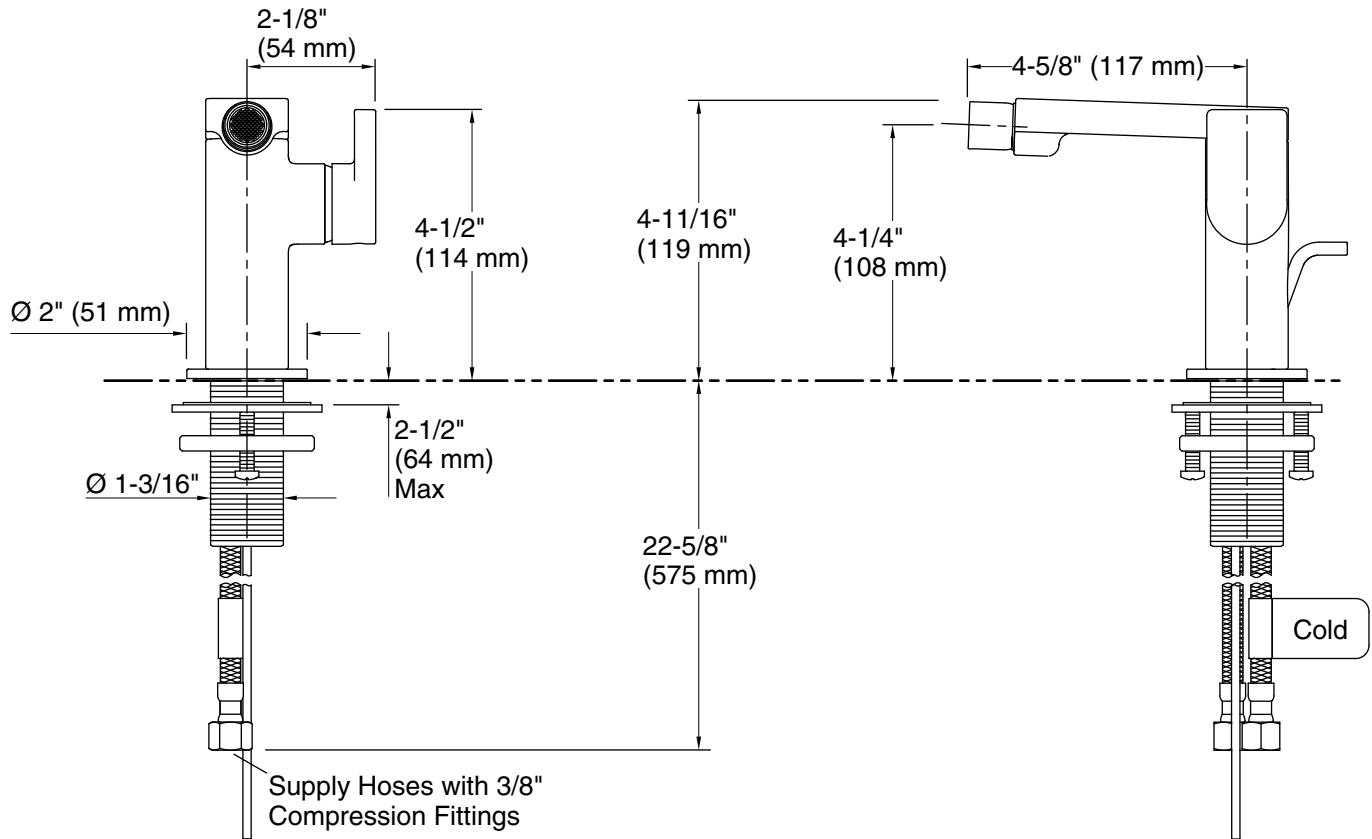

### Features

- Metal construction
- KOHLER® ceramic disc valves exceed industry longevity standards for a lifetime of durable performance
- High-temperature limit setting for added safety
- Complete range of faucets, accessories and showering components to coordinate a full bathroom
- 2.2 gal/min (8.3 l/min) maximum flow rate [max at 60 psi]

### Technical Information

All product dimensions are nominal.

#### Spout:

Spout reach: 4-5/8" (118 mm)