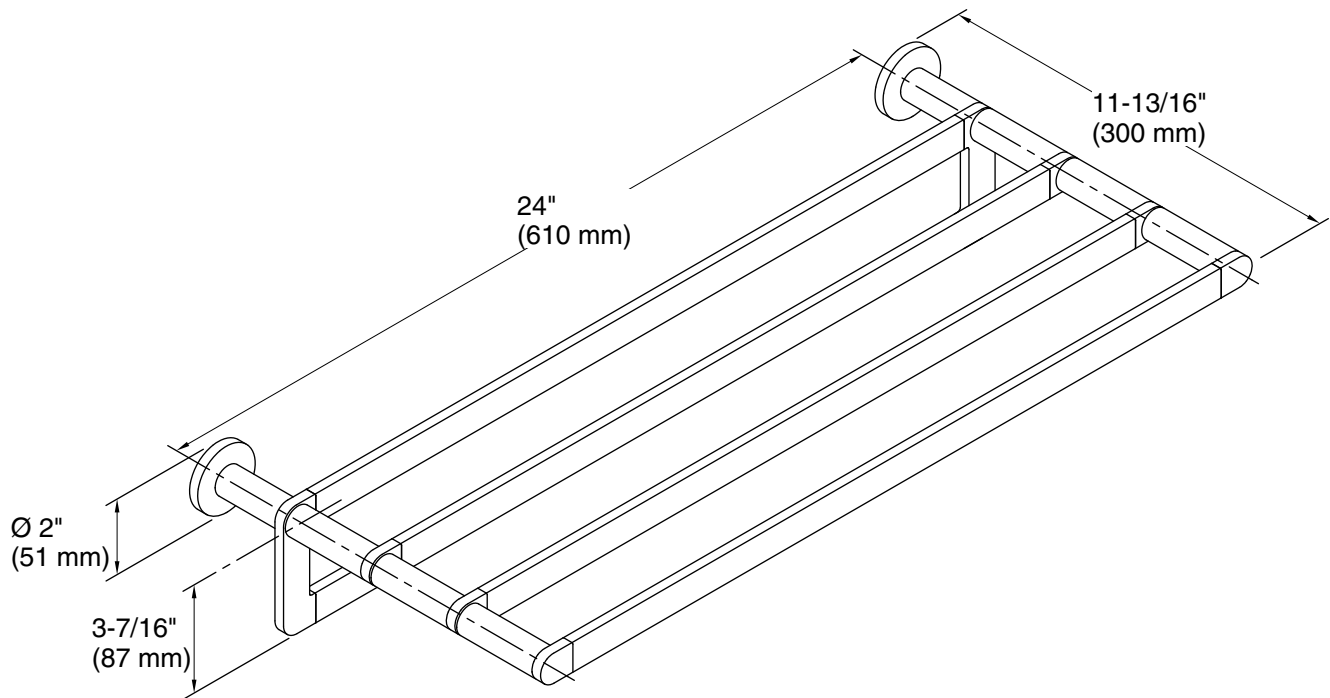

Technical Information

All product dimensions are nominal.

Material: Zinc, Brass

Notes

Install this product according to the installation guide.