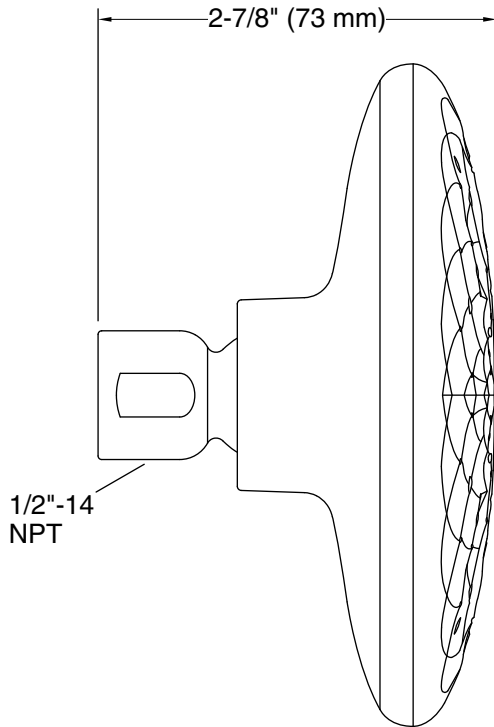

Technical Information

All product dimensions are nominal.

Drain included: No

Showerhead/Body Spray:

Rated maximum flow: 1.75 gal/min (6.6 l/min)

Notes

Install this product according to the installation instructions.