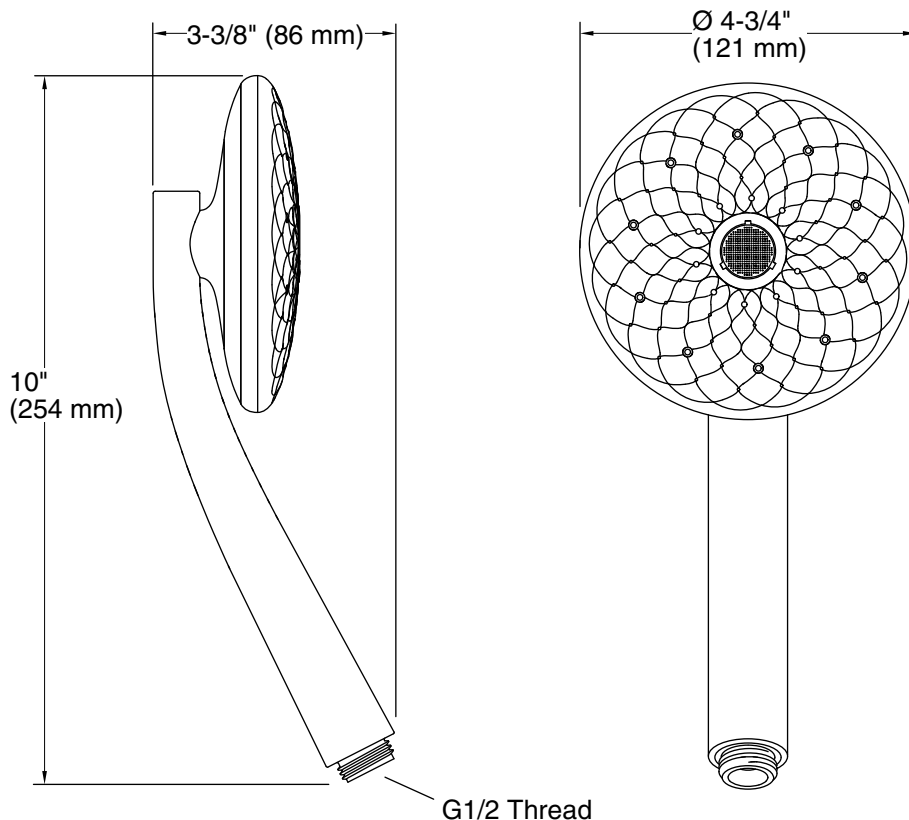

Technical Information

All product dimensions are nominal.

Handshower:

Rated maximum flow: 2 gal/min (7.6 l/min)

Notes

Install this product according to the installation guide.

Plumbing codes require approved backflow prevention devices to be installed in-line to handshowers. Please consult with local plumbing officials.