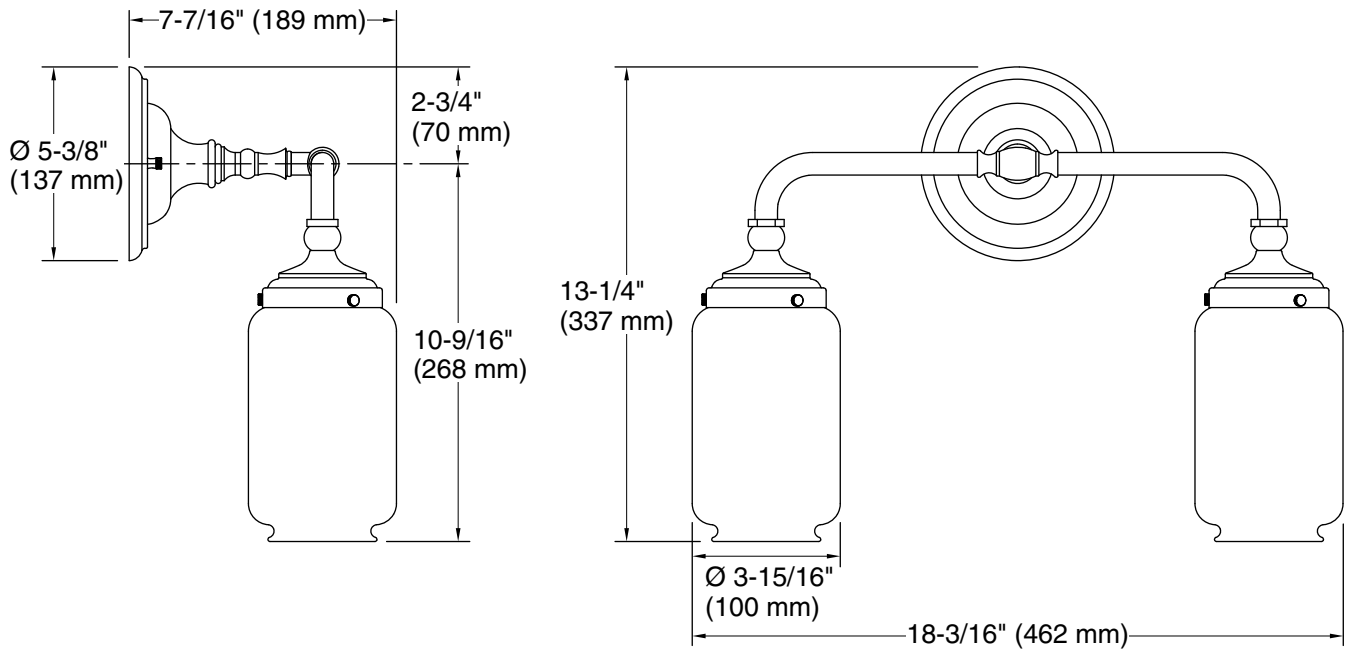

Features

- Clear glass shades with inner frosted glass diffusers for reduced glare
- Requires bulb with medium (E26) base; T10 bulb recommended (sold separately)
- Coordinates with faucets and accessories in the Artifacts collection
- Includes installation hardware
- Suitable for damp locations, per UL 1598

Technical Information

All product dimensions are nominal.

Material:	Brass, Glass, Zinc
Number of Lights:	1
Lighting Type:	Socket-based
Socket Type:	E-26 Medium
Number of Shades:	2
Shade Type:	Frosted Glass