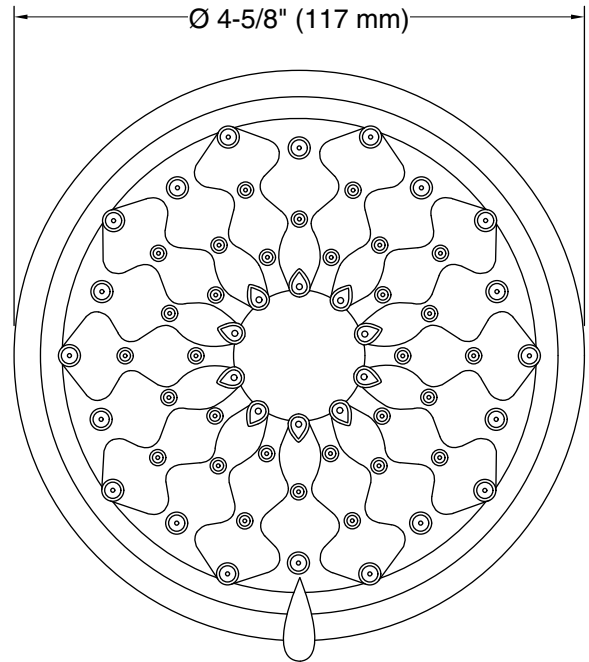

Technical Information

All product dimensions are nominal.

Showerhead/Body Spray:

Rated maximum flow: 1.75 gal/min (6.6 l/min)

Notes

Install this product according to the installation instructions.