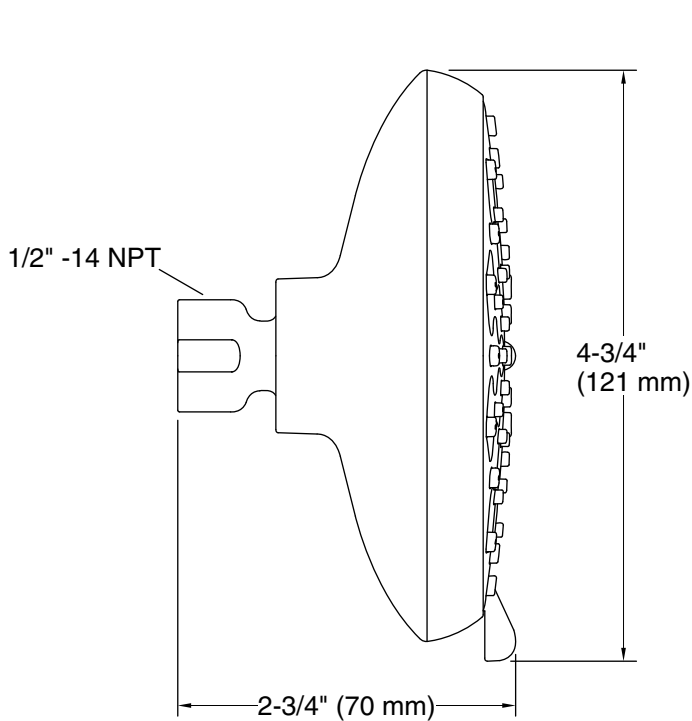

Technical Information

All product dimensions are nominal.

Showerhead/Body Spray:

Rated maximum flow: 1.75 gal/min (6.6 l/min)

Notes

Install this product according to the installation instructions.