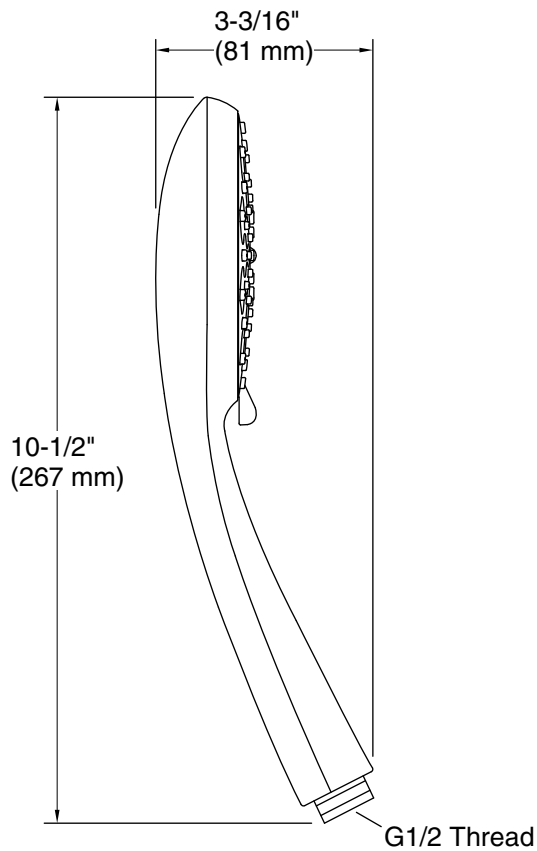

Features

- Handshower features transitional design, inspired by nature
- Three spray functions and ADA-compliant nonpositive shutoff
- Wide coverage spray produces an encompassing spray for everyday use
- Intense drenching spray delivers a forceful spray ideal for rinsing shampoo from hair
- Targeted spray is a focused stream for targeting sore muscles or use as a utility spray
- Thumb tab allows for a smooth transition between sprays
- Spray nozzles cover full area of sprayhead
- Combination of balance, weight, grip, and angle makes this handshower comfortable and easy to use
- MasterClean™ sprayface features an easy-to-clean surface that withstands mineral buildup
- 1.75 gpm (6.6 lpm) flow rate.
- This product can help a building earn Water Efficiency points in LEED® Green Building Rating System

K-8593 72" Shower Hose

or

K-9514 60" Shower Hose

or

K-45981 72" ribbon hose

or

K-45982 60" ribbon hose

Recommended Products/Accessories

Technical Information

All product dimensions are nominal.

Handshower:

Rated maximum flow: 1.75 gal/min (6.6 l/min)

Notes

Install this product according to the installation instructions.

Plumbing codes require approved backflow prevention devices to be installed in-line to handshowers. Please consult with local plumbing officials.