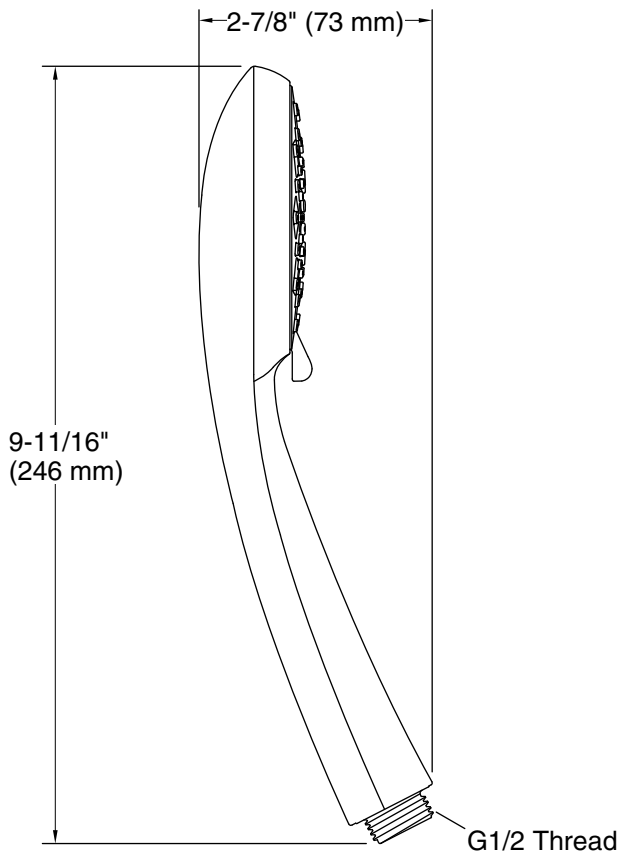

Technical Information

All product dimensions are nominal.

Drain included: No

Handshower:

Rated maximum flow: 1.75 gal/min (6.6 l/min)

Notes

Install this product according to the installation instructions.

Plumbing codes require approved backflow prevention devices to be installed in-line to handshower. Please consult with local plumbing officials.

Plumbing codes require an atmospheric vacuum breaker (such as Kohler Model K-9660) be installed in-line with handshower. Please consult with local plumbing officials.