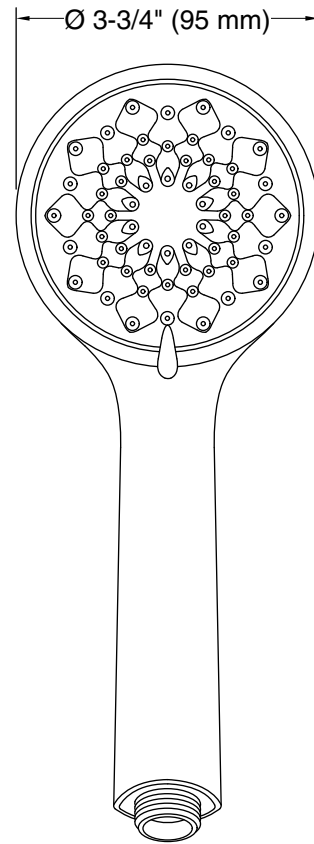

Features

- Handshower features transitional design, inspired by nature
- Advanced spray engine provides three alternate experiences: wide coverage, intense drenching, and targeted spray
- Wide coverage spray produces an encompassing spray for everyday use
- Intense drenching spray delivers a forceful spray ideal for rinsing shampoo from hair
- Targeted spray is a focused stream for targeting sore muscles or use as a utility spray
- Thumb tab allows for a smooth transition between sprays
- Spray nozzles cover full area of sprayhead
- Combination of balance, weight, grip, and angle makes this handshower comfortable and easy to use
- MasterClean™ sprayface features an easy-to-clean surface that withstands mineral buildup and maximizes spray performance
- 1.75 gpm (6.6 lpm) flow rate.
- Requires K-8593, K-9514, K-45981, or K-45982 shower hose (sold separately)
- This product can help a building earn Water Efficiency points in LEED® Green Building Rating System

K-8593 72" Shower Hose

or

K-9514 60" Shower Hose

or

K-45981 72" ribbon hose

or

K-45982 60" ribbon hose

Recommended Products/Accessories

Available Colors/Finishes

Color tiles intended for reference only.

Color	Code	Description
-------	------	-------------

CP	Polished Chrome
BN	Vibrant® Brushed Nickel

Technical Information

All product dimensions are nominal.