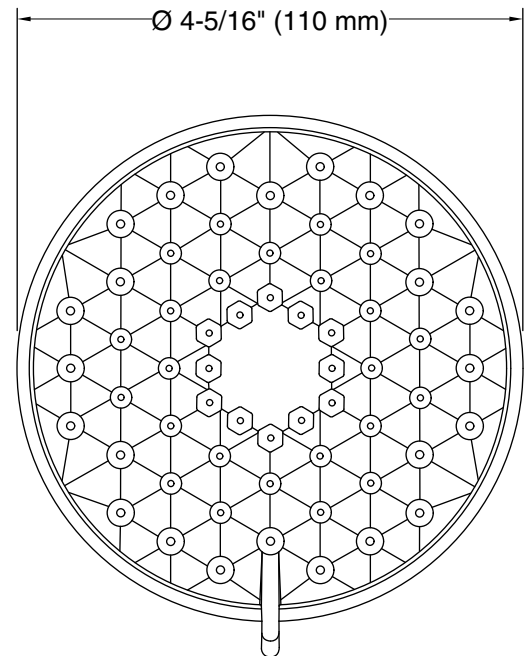

Features

- Showerhead features contemporary design
- Advanced spray engine provides three alternate experiences: wide coverage, intense drenching, and targeted spray
- Wide coverage spray produces an encompassing spray for everyday use
- Intense drenching spray delivers a forceful spray ideal for rinsing shampoo from hair
- Targeted spray is a focused stream for targeting sore muscles or use as a utility spray
- Simple thumb tab smoothly transitions between sprays
- Spray nozzles cover full area of sprayhead
- MasterClean™ sprayface features an easy-to-clean surface that withstands mineral buildup
- 1.5 gpm (5.7 lpm) showerhead flow rate
- 1/2" NPT connection
- This product can help a building earn Water Efficiency points in LEED® Green Building Rating System

Color tiles intended for reference only.

Color	Code	Description
-------	------	-------------

	CP	Polished Chrome
---	----	-----------------

Technical Information

All product dimensions are nominal.

Showerhead/Body Spray: