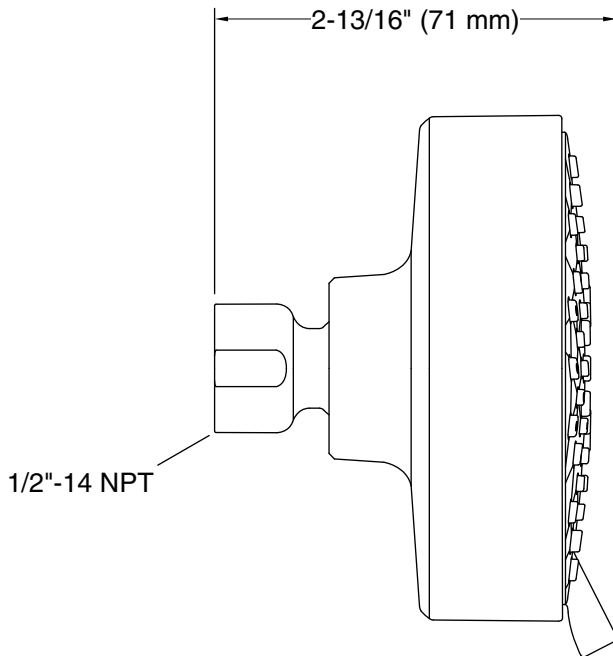

Features

- Showerhead features contemporary design
- Advanced spray engine provides three alternate experiences: wide coverage, intense drenching, and targeted spray
- Wide coverage spray produces an encompassing spray for everyday use
- Intense drenching spray delivers a forceful spray ideal for rinsing shampoo from hair
- Targeted spray is a focused stream for targeting sore muscles or use as a utility spray
- Simple thumb tab smoothly transitions between sprays
- Spray nozzles cover full area of sprayhead
- MasterClean™ sprayface features an easy-to-clean surface that withstands mineral buildup
- 1.5 gpm (5.7 lpm) showerhead flow rate
- 1/2" NPT connection
- This product can help a building earn Water Efficiency points in LEED® Green Building Rating System

Color tiles intended for reference only.

Color	Code	Description
-------	------	-------------

	CP	Polished Chrome
---	----	-----------------

Technical Information

All product dimensions are nominal.

Showerhead/Body Spray: