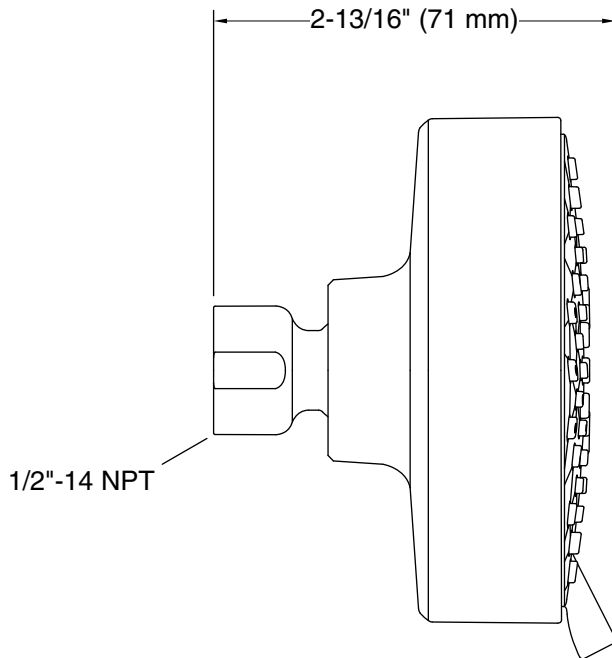

Technical Information

All product dimensions are nominal.

Showerhead/Body Spray:

Rated maximum flow: 1.75 gal/min (6.6 l/min)

flow:

Pressure: 45 psi (3.1 bar)

Notes

Install this product according to the installation instructions.