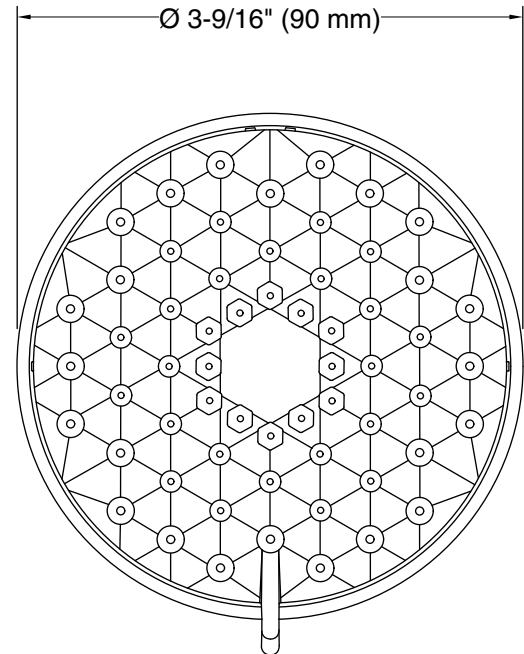

Features

- Showerhead features contemporary design
- Advanced spray engine provides three alternate experiences: wide coverage, intense drenching, and targeted spray
- Wide coverage spray produces an encompassing spray for everyday use
- Intense drenching spray delivers a forceful spray ideal for rinsing shampoo from hair
- Targeted spray is a focused stream for targeting sore muscles or use as a utility spray
- Simple thumb tab smoothly transitions between sprays
- Spray nozzles cover full area of sprayhead
- MasterClean™ sprayface features an easy-to-clean surface that withstands mineral buildup
- 1.75 gpm (gallons per minute) showerhead flow rate
- 1/2" NPT connection
- This product can help a building earn Water Efficiency points in LEED® Green Building Rating System

Color tiles intended for reference only.

Color	Code	Description
	CP	Polished Chrome
	BN	Vibrant® Brushed Nickel
	BL	Matte Black
	2MB	Vibrant® Brushed Moderne Brass

Technical Information

All product dimensions are nominal.