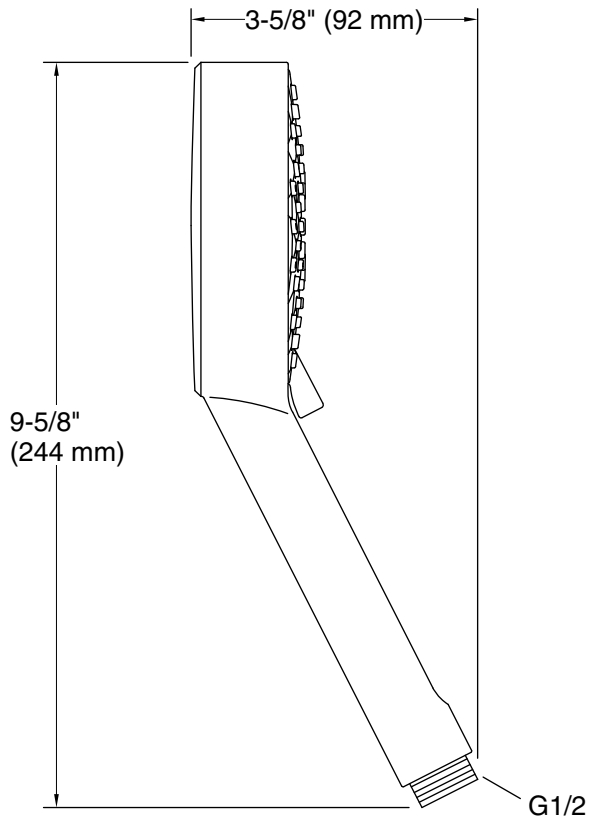

Technical Information

All product dimensions are nominal.

Handshower:

Rated maximum flow: 2.5 gal/min (9.5 l/min)
 Pressure: 45 psi (3.1 bar)

Notes

Install this product according to the installation instructions.