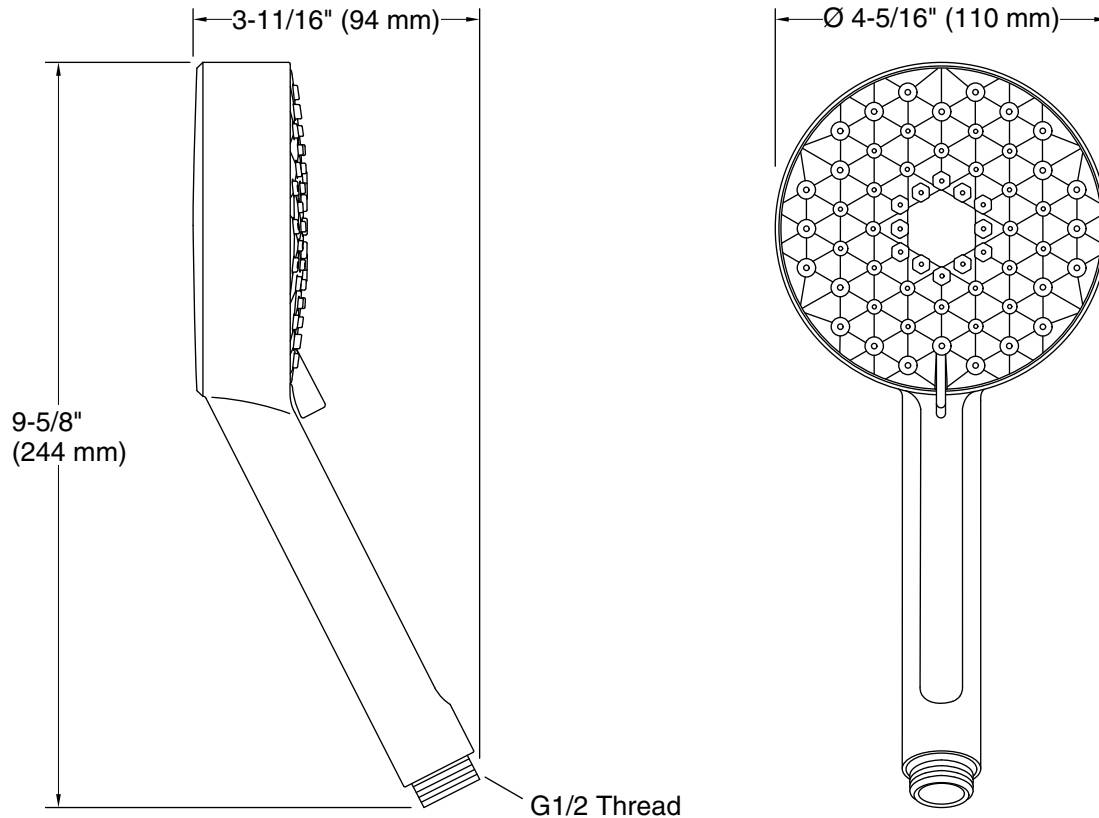

Features

- Handshower features contemporary design
- Three spray functions and ADA-compliant nonpositive shutoff
- Wide coverage spray produces an encompassing spray for everyday use
- Intense drenching spray delivers a forceful spray ideal for rinsing shampoo from hair
- Targeted spray is a focused stream for targeting sore muscles or use as a utility spray
- Thumb tab allows for a smooth transition between sprays
- Spray nozzles cover full area of sprayhead
- Combination of balance, weight, grip, and angle makes this handshower comfortable and easy to use
- MasterClean™ sprayface features an easy-to-clean surface that withstands mineral buildup
- 1.75 gpm (6.6 lpm) flow rate.
- This product can help a building earn Water Efficiency points in LEED® Green Building Rating System

Technical Information

All product dimensions are nominal.

Handshower:

Rated maximum flow: 1.75 gal/min (6.6 l/min)
Pressure: 80 psi (5.5 bar)

Notes

Install this product according to the installation instructions.