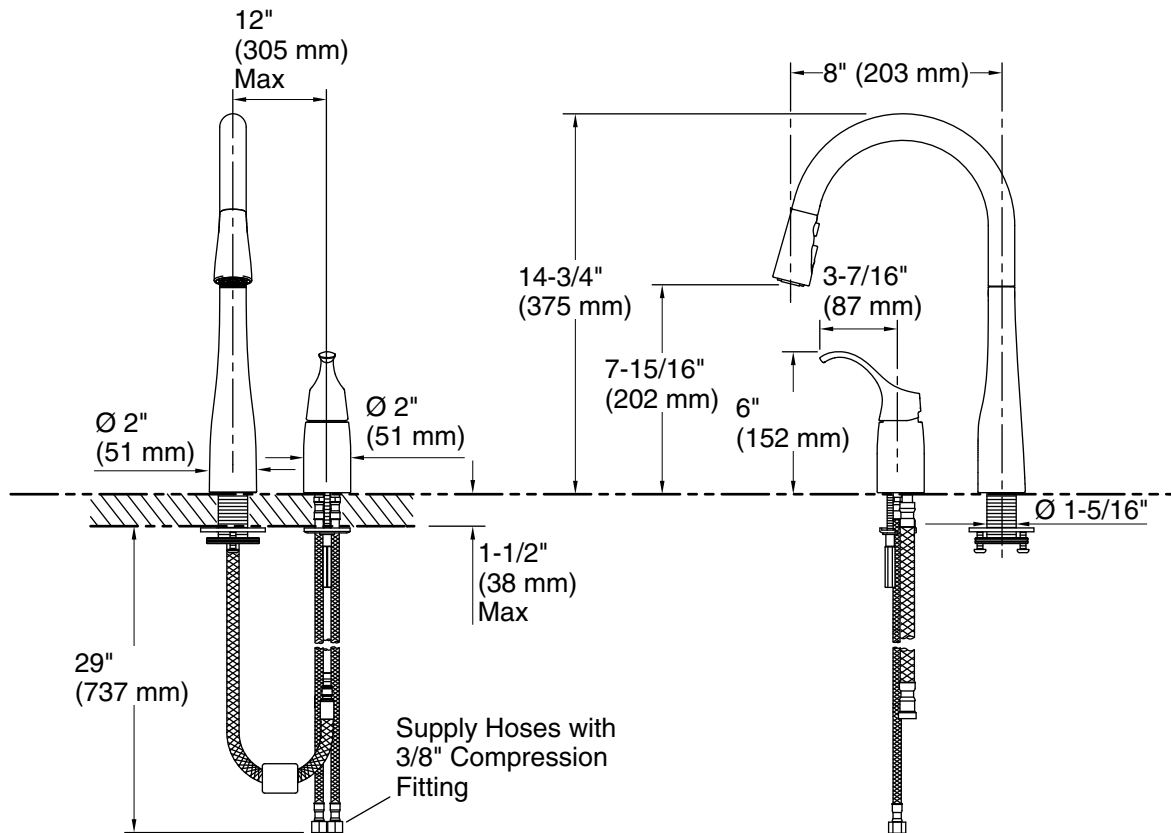

Technical Information

All product dimensions are nominal.

Notes

Install this product according to the installation guide.

ADA complaint for faucet handles only.

ADA, CSA B651 compliant when installed to the specific requirements of these regulations.