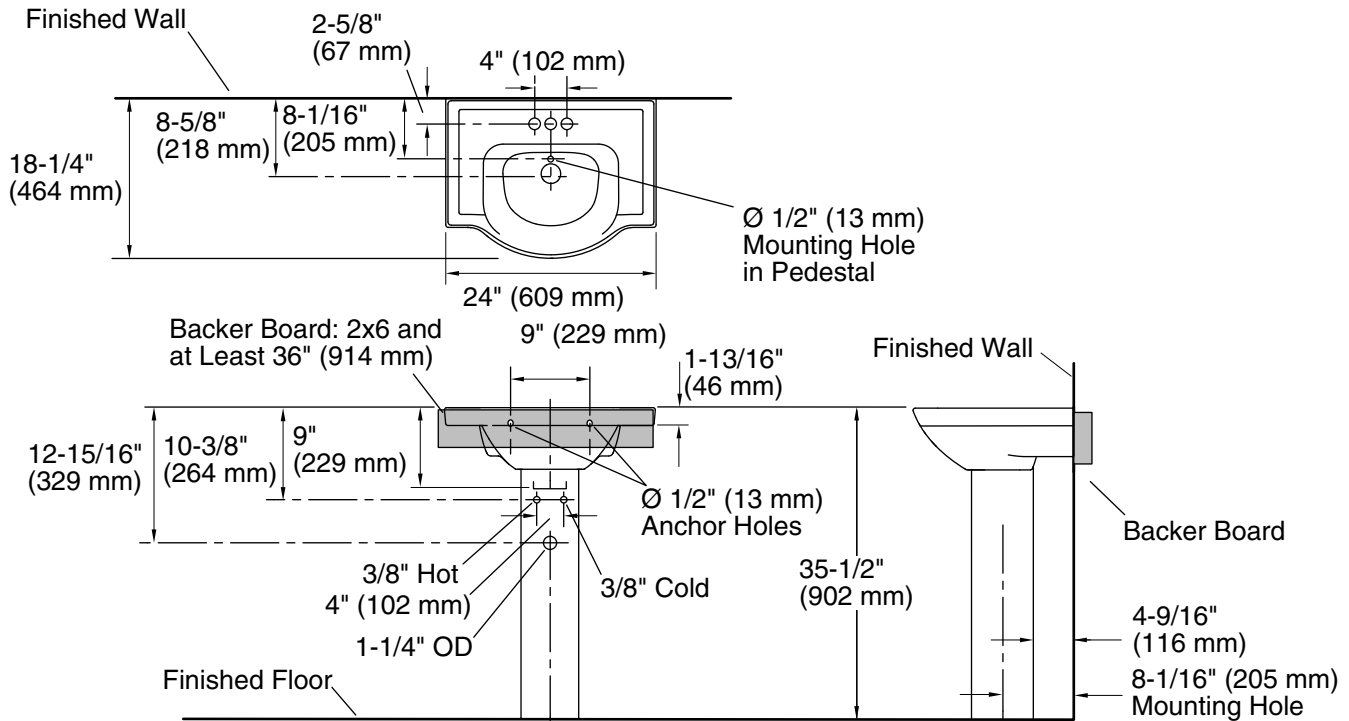

Features

- Ample side deck space for toiletries
- 4" (102 mm) centerset faucet holes
- Combination consists of the K-5248-4 basin and the K-5246 pedestal

Material

- Vitreous china

Installation

- Pedestal

Recommended Products/Accessories

	0	White
---	---	-------

Technical Information

All product dimensions are nominal.

Center(s):	4
Bowl area:	Length: 14-7/8" (378 mm) Width: 12-5/8" (321 mm) Water depth: 4" (102 mm)
With overflow:	Yes
Number of deck holes:	3
Faucet hole spacing:	4" (102 mm)
Faucet hole(s):	1-1/4" (32 mm)
Drain hole:	1-3/4" (44 mm)