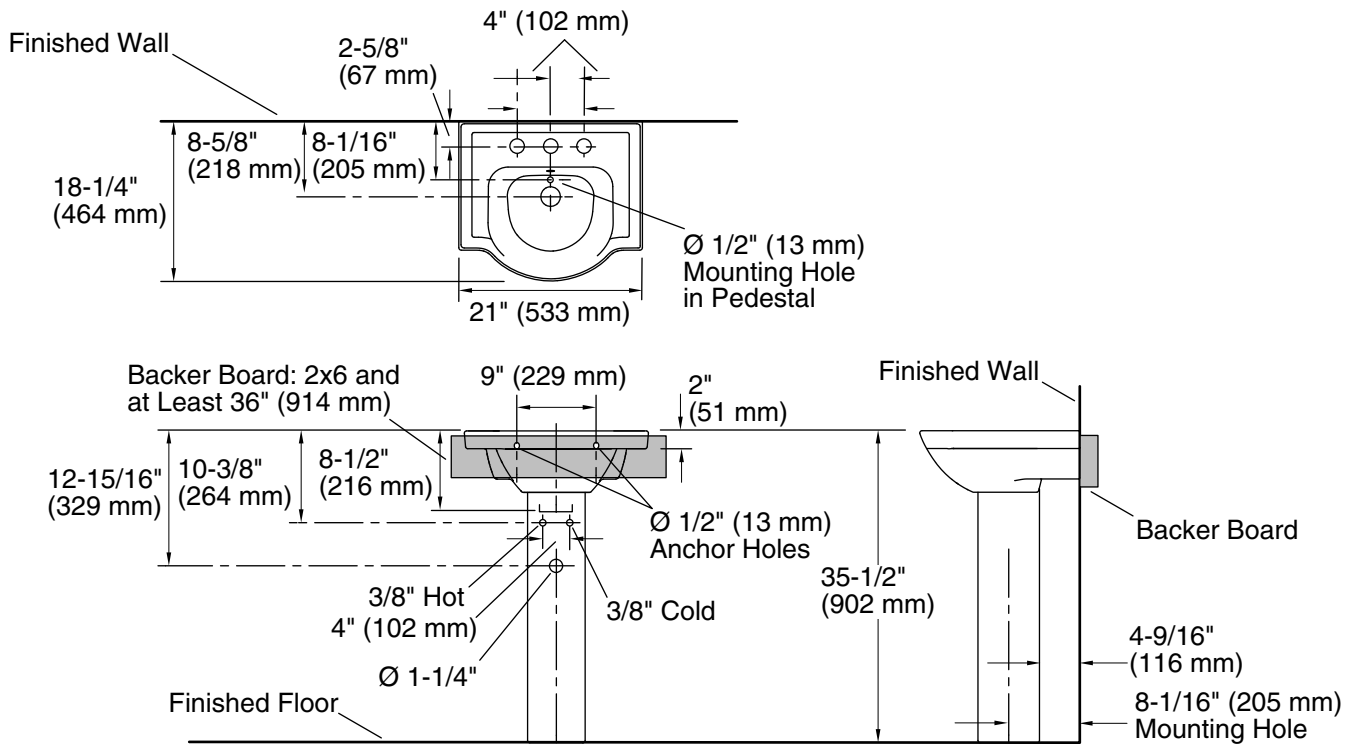

Features

- Ample side deck space for toiletries
- 8" (203 mm) widespread faucet holes
- Combination consists of the K-5247-8 basin and the K-5246 pedestal

Material

- Vitreous china

Installation

- Pedestal

Recommended Products/Accessories

	0	White
-------------------------------------------------------------------------------------	---	-------

Technical Information

All product dimensions are nominal.

Center(s):	8
Bowl area:	Length: 13-3/4" (349 mm) Width: 12-5/8" (321 mm) Water depth: 4" (102 mm)
With overflow:	Yes
Number of deck holes:	3
Faucet hole spacing:	8" (203 mm)
Faucet hole(s):	1-3/8" (35 mm)
Drain hole:	1-3/4" (44 mm)