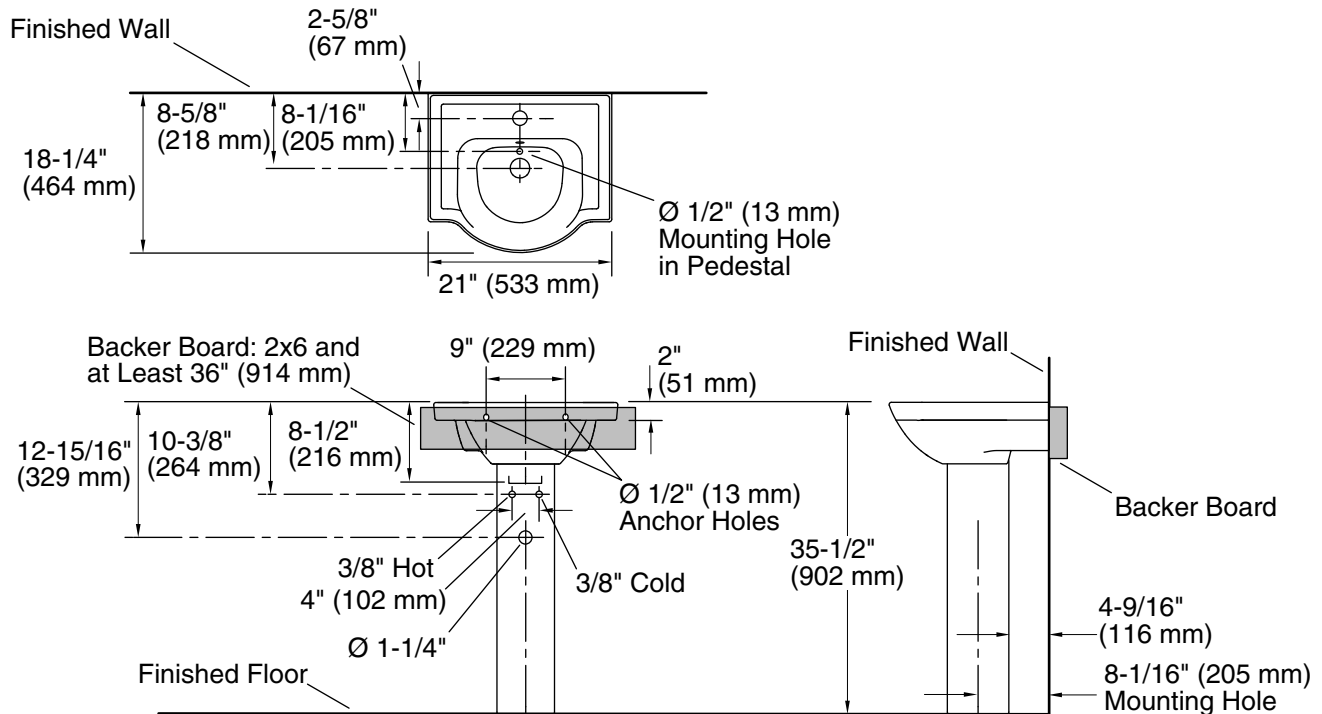

Features

- Ample side deck space for toiletries
- Single faucet hole
- Combination consists of the K-5247-1 basin and the K-5246 pedestal

Material

- Vitreous china

Installation

- Pedestal

Recommended Products/Accessories

	0	White
---	---	-------

Technical Information

All product dimensions are nominal.

Bowl area:	Length: 13-3/4" (349 mm)
	Width: 12-5/8" (321 mm)
	Water depth: 4" (102 mm)
With overflow:	Yes
Number of deck holes:	1
Faucet hole(s):	1-3/8" (35 mm)
Drain hole:	1-3/4" (44 mm)