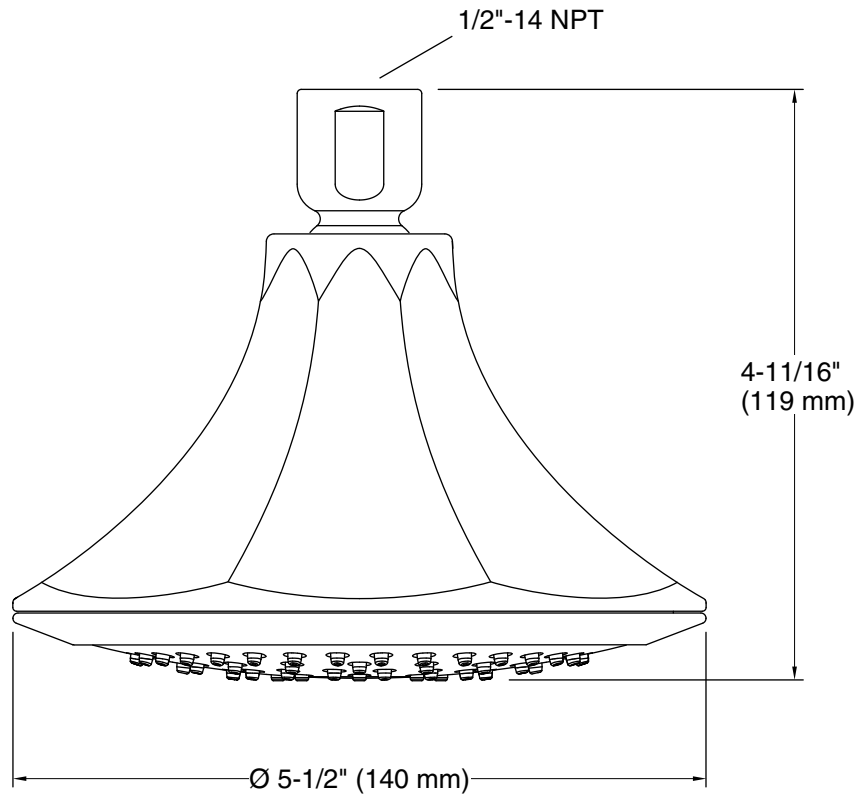

Technology

- Katalyst® air-induction technology infuses water with air, creating bigger drops for a more powerful spray

Installation

- 1/2 -14 NPT connection

Recommended Products/Accessories

- K-7397 Shower Arm and Flange
- K-23723 Faucet cleaner

Technical Information

All product dimensions are nominal.

Showerhead/Body Spray:

Rated maximum flow: 2.5 gal/min (9.5 l/min)

Notes

Install this product according to the installation guide.