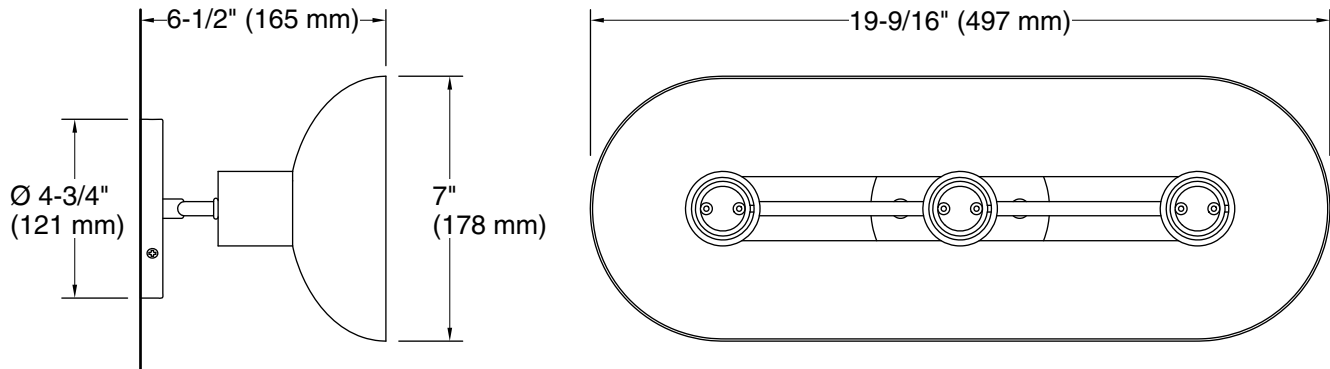

Color	Code	Description
	BML	Black, Brass Trim
	SLG	
	6GL	

Required Electrical Service

One circuit required.

120 V, 60 Hz

Technical Information

All product dimensions are nominal.

Material: Aluminum, Steel

Number of Lights: 3