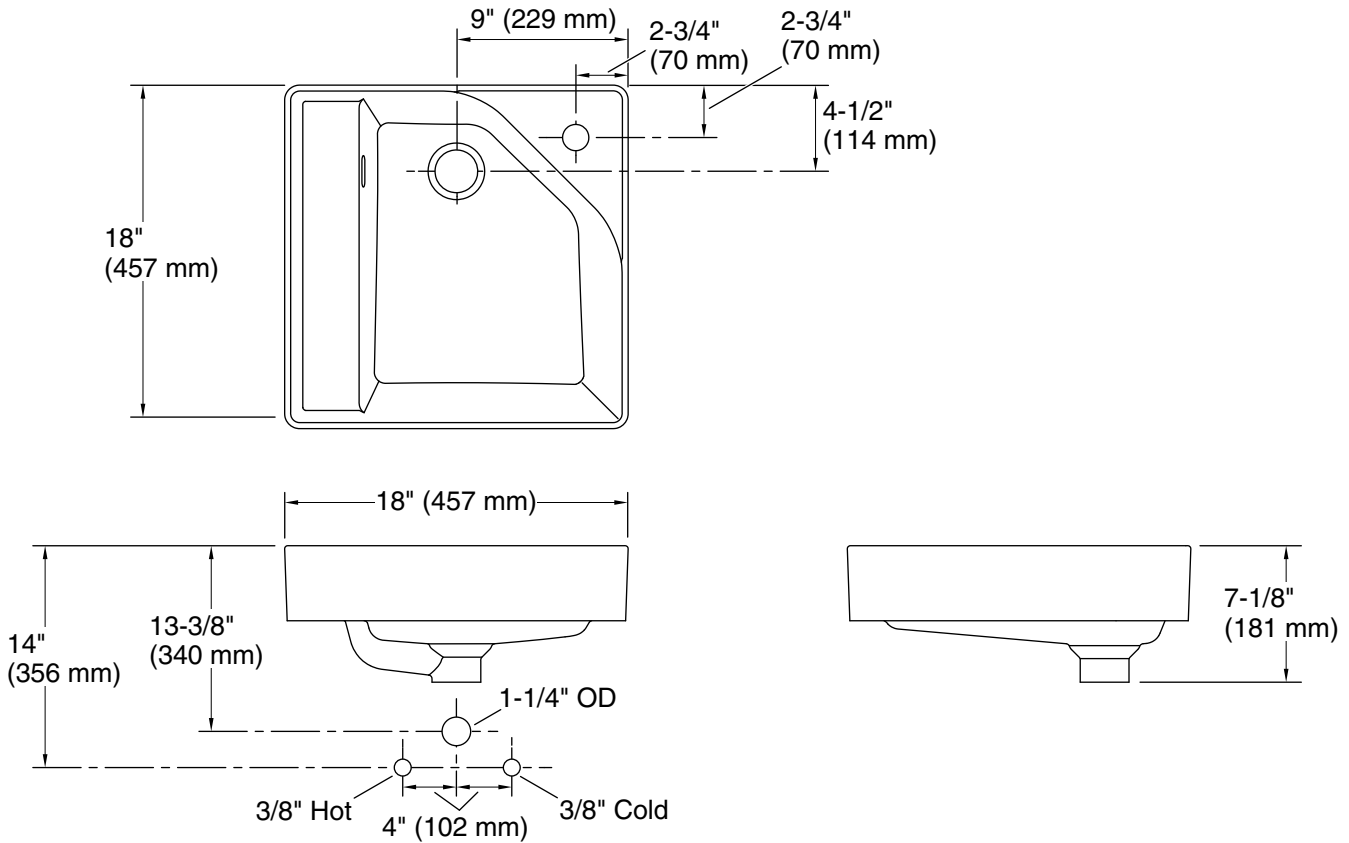

Spacity®

18" vitreous china vanity top with integrated rectangular sink
K-31551

Features

- Vanity top with integrated sink
- Deep rectangular basin with a contemporary design minimizes splash
- Corner faucet deck with raised edge maximizes space and keeps water from spilling onto countertop
- Single faucet hole
- Storage deck provides a convenient, dry space to set small items
- Pair with Spacity™ dual-sided tray and washboard to store products or wash clothing (sold separately)
- Thin angled edges allow you to customize your storage with hanging accessories (sold separately)
- Rear drain placement increases vanity cabinet storage space underneath
- Unique side slotted overflow creates a sleek look
- Glazed finish is easy to clean
- Coordinates with the K-32160 Spacity™ 16-3/4" bathroom vanity cabinet for complete overhanging coverage of cabinetry (sold separately)

Material

- Vitreous china

Installation

- Vanity top

Codes/Standards

ASME A112.19.2/CSA B45.1

KOHLER® One-Year Limited Warranty

See website for detailed warranty information.

Available Colors/Finishes

Color tiles intended for reference only.

Color	Code	Description
-------	------	-------------

	0	White
---	---	-------

Technical Information

All product dimensions are nominal.

Min. base cabinet width: 18-3/16" (462 mm)