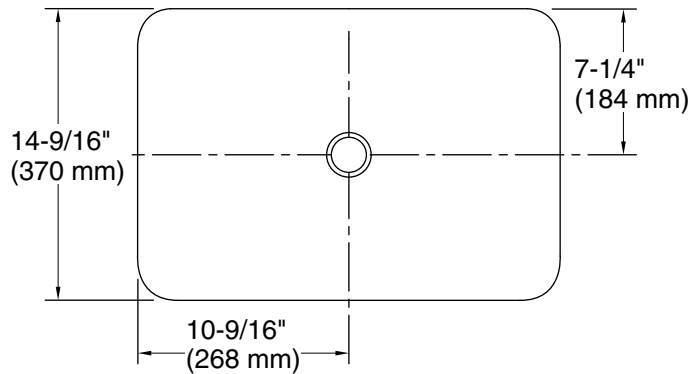

Dutchmaster Blush Floral™ Carillon®

21-1/4" rectangular drop-in bathroom sink, no overflow
K-30334-DM1

Recommended ADA Installation