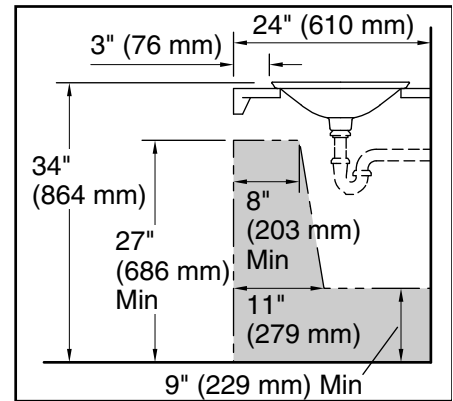

Dutchmaster Blush Floral™ Carillon®

21-1/4" rectangular drop-in bathroom sink, no overflow
K-30334-DM1

Recommended ADA Installation