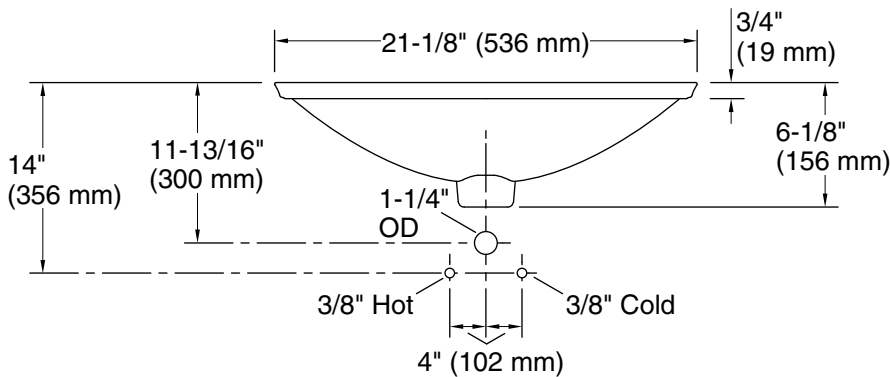

Standard Installation

Technical Information

All product dimensions are nominal.

Bowl configuration: Single

Bowl area (Only): Length: 21-1/8" (536 mm)
Width: 14-9/16" (370 mm)
Bowl depth: 4-1/8" (105 mm)
Water depth: 4-1/8" (105 mm)

With overflow: No

Template: 1242828, required, included

Notes

Install this product according to the installation instructions.

NOTICE: Countertop manufacturer or cutter must use the current product template available at www.kohler.com, or by calling 1-800-4KOHLER. Kohler Co. is not responsible for cutout errors when the incorrect cutout template is used.

ADA, CSA B651 compliant when installed to the specific requirements of these regulations.