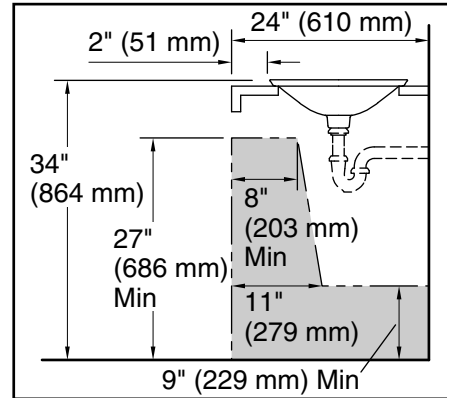

Dutchmaster Midnight Floral™ Carillon®

17-3/4" round drop-in bathroom sink, no overflow
K-30333-DM2

Recommended ADA Installation