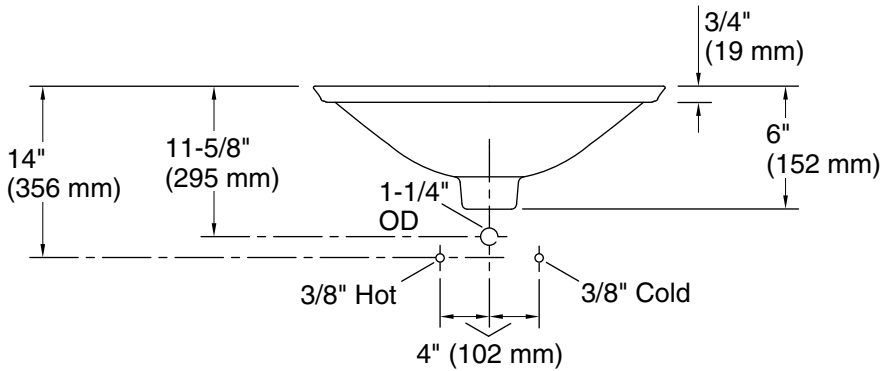

Technical Information

All product dimensions are nominal.

- Bowl configuration: Single
- Bowl area (Only): Length: 17-1/4" (437 mm)
Width: 17-1/4" (437 mm)
Bowl depth: 4" (102 mm)
Water depth: 4" (102 mm)
- With overflow: No
- Template: 1242827, required, included