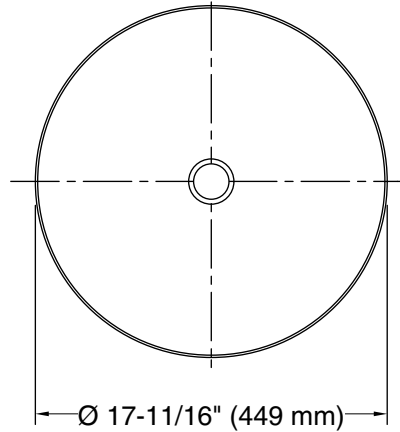

Dutchmaster Midnight Floral™ Carillon®

17-3/4" round drop-in bathroom sink, no overflow
K-30333-DM2

Recommended ADA Installation