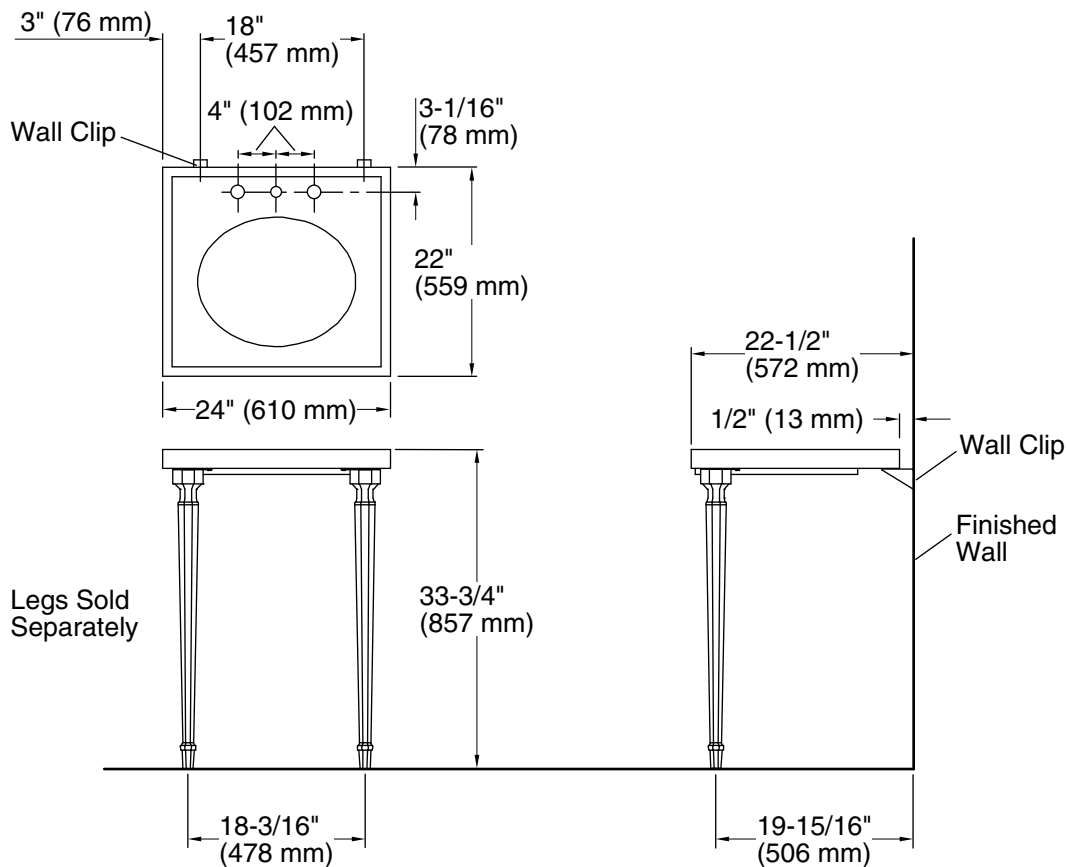

Features

- 8" (203 mm) widespread faucet holes
- Precut for a KOHLER 17" x 14" undermount sink
- Requires the K-9699 frame kit with hardware (sold separately)
- Coordinates with Kathryn console legs and other products in the Kathryn collection

Technical Information

All product dimensions are nominal.

Notes

Install this product according to the installation instructions.

Install this product according to the installation guide.

Product is installed with 1/2" (13 mm) gap between wall and console table.