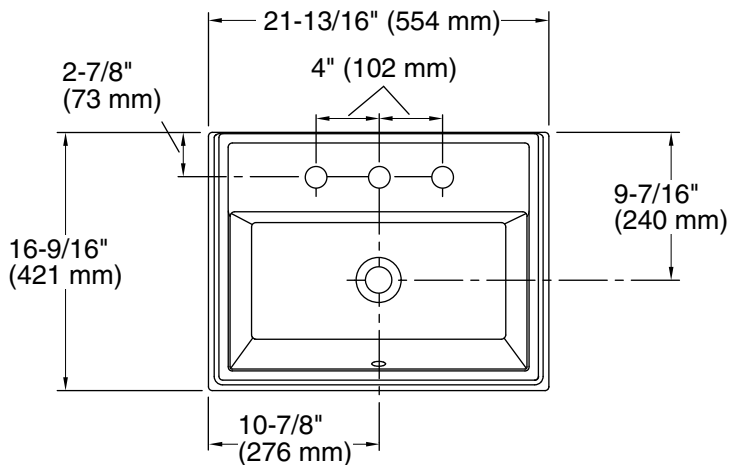

11-11-2023 01:49 - US/CA/MX

THE BOLD LOOK
OF **KOHLER®**

Technical Information

All product dimensions are nominal.

- Bowl configuration: Single
- Center(s): 8
- Bowl area (Only): Length: 19-13/16" (503 mm)
 Width: 10-3/16" (259 mm)
 Water depth: 6-1/16" (154 mm)
- With overflow: Yes
- Number of deck holes: 3
- Faucet hole spacing: 8" (203 mm)
- Faucet hole(s): 1-3/8" (35 mm)
- Drain hole: 1-3/4" (44 mm)
- Template: 1162721-7, required, included