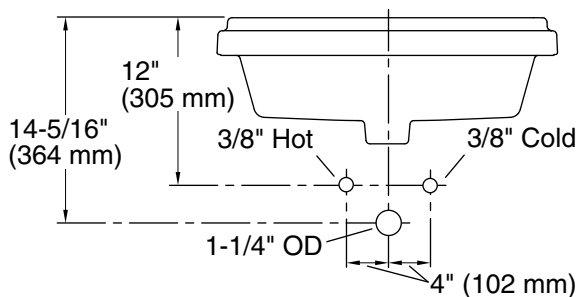

11-11-2023 01:49 - US/CA/MX

THE BOLD LOOK
OF **KOHLER®**

Technical Information

All product dimensions are nominal.

- Bowl configuration: Single
- Center(s): 8
- Bowl area (Only): Length: 19-13/16" (503 mm)
 Width: 10-3/16" (259 mm)
 Water depth: 6-1/16" (154 mm)
- With overflow: Yes
- Number of deck holes: 3
- Faucet hole spacing: 8" (203 mm)
- Faucet hole(s): 1-3/8" (35 mm)
- Drain hole: 1-3/4" (44 mm)
- Template: 1162721-7, required, included