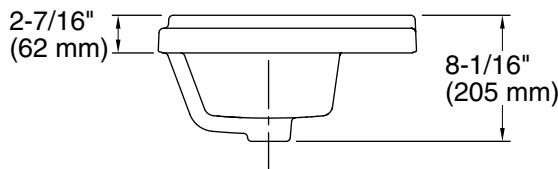

11-11-2023 01:49 - US/CA/MX

THE BOLD LOOK
OF **KOHLER®**

Technical Information

All product dimensions are nominal.

- Bowl configuration: Single
- Center(s): 8
- Bowl area (Only): Length: 19-13/16" (503 mm)
 Width: 10-3/16" (259 mm)
 Water depth: 6-1/16" (154 mm)
- With overflow: Yes
- Number of deck holes: 3
- Faucet hole spacing: 8" (203 mm)
- Faucet hole(s): 1-3/8" (35 mm)
- Drain hole: 1-3/4" (44 mm)
- Template: 1162721-7, required, included