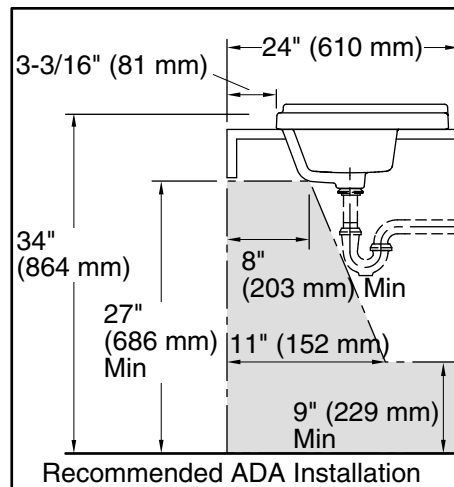

11-11-2023 01:49 - US/CA/MX

THE BOLD LOOK
OF **KOHLER®**

Technical Information

All product dimensions are nominal.

- Bowl configuration: Single
- Center(s): 8
- Bowl area (Only): Length: 19-13/16" (503 mm)
 Width: 10-3/16" (259 mm)
 Water depth: 6-1/16" (154 mm)
- With overflow: Yes
- Number of deck holes: 3
- Faucet hole spacing: 8" (203 mm)
- Faucet hole(s): 1-3/8" (35 mm)
- Drain hole: 1-3/4" (44 mm)
- Template: 1162721-7, required, included