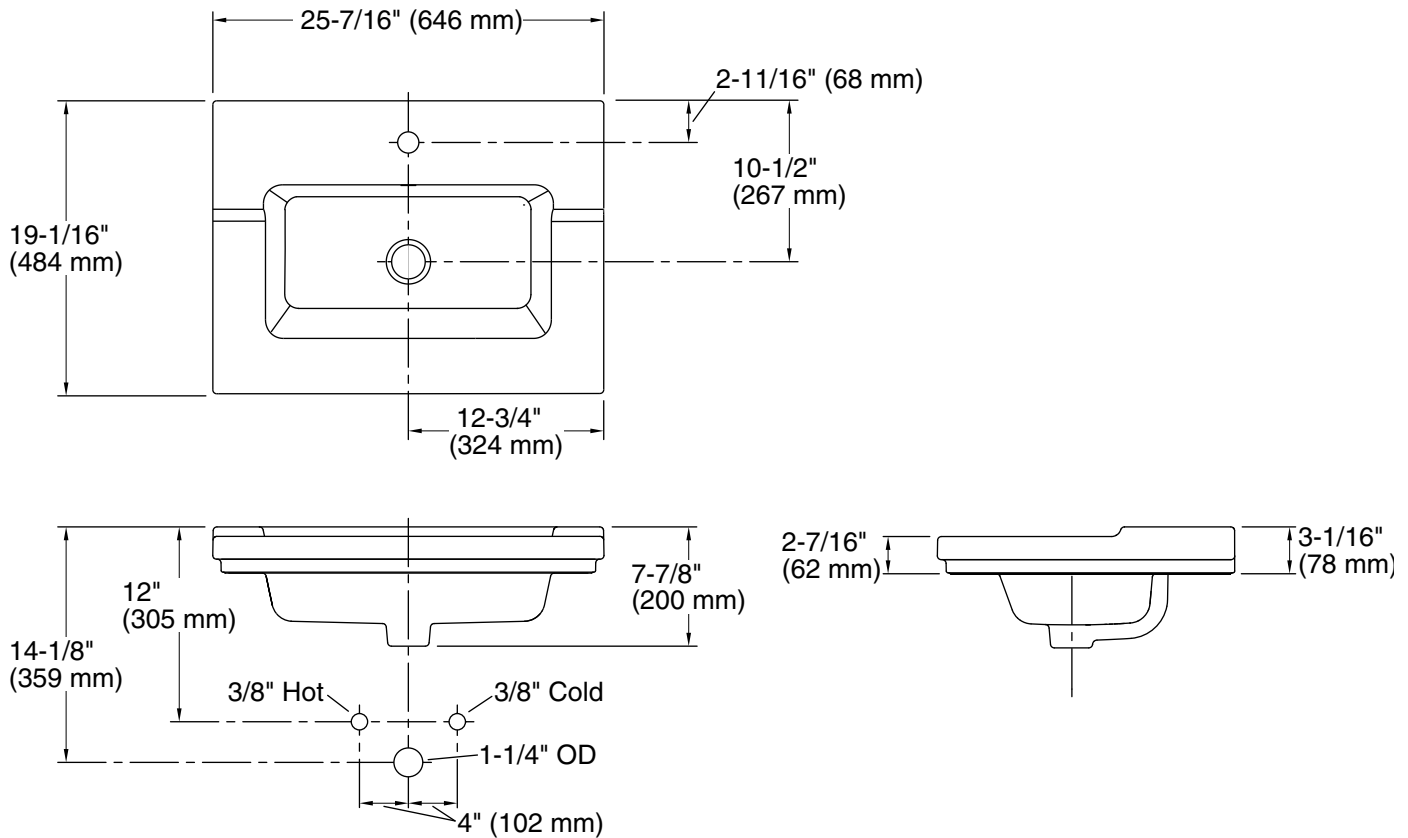

Features

- Single faucet hole
- Rectangular basin
- Overflow drain
- Combines with the K-2604 vanity and other industry-standard 24" x 18" (609.5 x 457 mm) vanities
- Coordinates with other products in the Tresham collection

Material

- Vitreous china

Installation

- Vanity top

Recommended Products/Accessories

- K-8998 P-Trap
- K-23726 Drain treatment
- K-23725 Cast iron cleaner

Codes/Standards

ASME A112.19.2/CSA B45.1

Technical Information

All product dimensions are nominal.

Bowl configuration:	Single
Bowl area (Only):	Length: 19-1/16" (484 mm) Width: 10-1/2" (267 mm) Water depth: 5-1/4" (133 mm)
Number of deck holes:	1
Faucet hole(s):	1-3/8" (35 mm)
Drain hole:	1-3/4" (44 mm)
Template:	1162722-7, required, included

When installing a pop-up drain to this bathroom sink, it may be necessary to bend the drain linkage to allow proper reach to the faucet lift rod.

NOTE: This bathroom sink is also designed for installation to the K-2604 vanity or with any other 24" (610 mm) x 18" (457 mm) vanity.