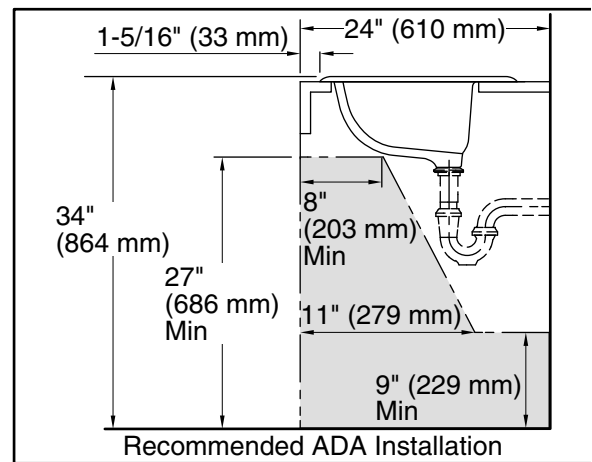

Tahoe®

21" rectangular drop-in bathroom sink
K-2895-8

Features

- 8" (203 mm) widespread faucet holes
- Overflow drain

Material

- KOHLER® enameled cast iron

Installation

- Drop-in

Recommended Products/Accessories

- K-8998 P-Trap
- K-23726 Drain treatment
- K-23725 Cast iron cleaner

ADA **CSA B651**

Codes/Standards

ASME A112.19.1/CSA B45.2
ADA
ICC/ANSI A117.1
CSA B651

**KOHLER® Enameled Cast Iron
Kitchen and Bathroom Sink Lifetime
Limited Warranty**

See website for detailed warranty information.

Available Colors/Finishes

Color tiles intended for reference only.

Color Code Description

■ 0 White

Technical Information

All product dimensions are nominal.

Bowl configuration:	Single
Center(s):	8
Bowl area (Only):	Length: 16" (406 mm) Width: 12" (305 mm) Water depth: 5" (127 mm)
With overflow:	Yes
Number of deck holes:	3
Faucet hole spacing:	8" (203 mm)
Faucet hole(s):	1-3/4" (44 mm)
Drain hole:	1-11/16" (43 mm)
Template:	116586-7, required, included