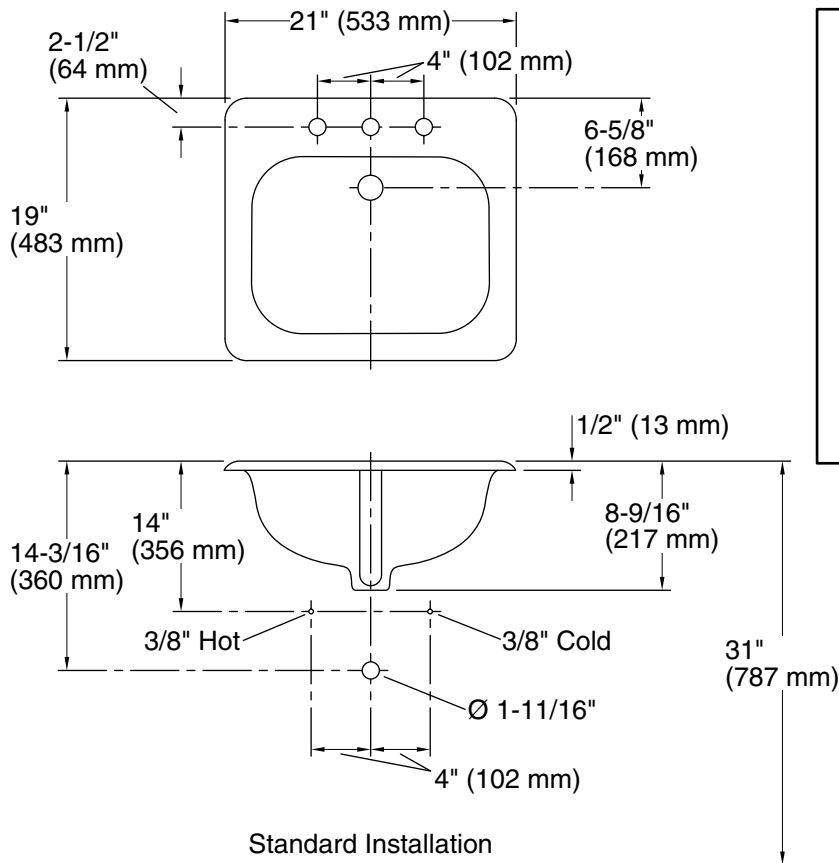

Tahoe®

21" rectangular drop-in bathroom sink
K-2895-8

Features

- 8" (203 mm) widespread faucet holes
- Overflow drain

Material

- KOHLER® enameled cast iron

Installation

- Drop-in

See website for detailed warranty information.

Available Colors/Finishes

Color tiles intended for reference only.

Color Code Description

■ 0 White

Technical Information

All product dimensions are nominal.

Bowl configuration:	Single
Center(s):	8
Bowl area (Only):	Length: 16" (406 mm) Width: 12" (305 mm) Water depth: 5" (127 mm)
With overflow:	Yes
Number of deck holes:	3
Faucet hole spacing:	8" (203 mm)
Faucet hole(s):	1-3/4" (44 mm)
Drain hole:	1-11/16" (43 mm)
Template:	116586-7, required, included