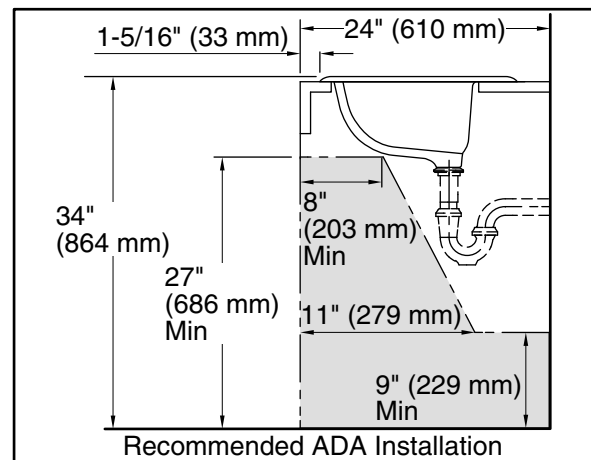

Tahoe®

21" rectangular drop-in bathroom sink
K-2895-4

Features

- 4" (102 mm) centerset faucet holes
- Overflow drain

Material

- KOHLER® enameled cast iron

Installation

- Drop-in

Recommended Products/Accessories

- K-8998 P-Trap
- K-23726 Drain treatment
- K-23725 Cast iron cleaner

ADA **CSA B651**

Codes/Standards

ASME A112.19.1/CSA B45.2
ADA
ICC/ANSI A117.1
CSA B651

**KOHLER® Enameled Cast Iron
Kitchen and Bathroom Sink Lifetime
Limited Warranty**

See website for detailed warranty information.

Available Colors/Finishes

Color tiles intended for reference only.

Color Code Description

 0 White

Technical Information

All product dimensions are nominal.

Bowl configuration:	Single
Center(s):	4
Bowl area (Only):	Length: 16" (406 mm) Width: 12" (305 mm) Water depth: 5" (127 mm)
With overflow:	Yes
Number of deck holes:	3
Faucet hole spacing:	4" (102 mm)
Faucet hole(s):	1-1/4" (32 mm)
Drain hole:	1-3/4" (44 mm)
Template:	116586-7, required, included