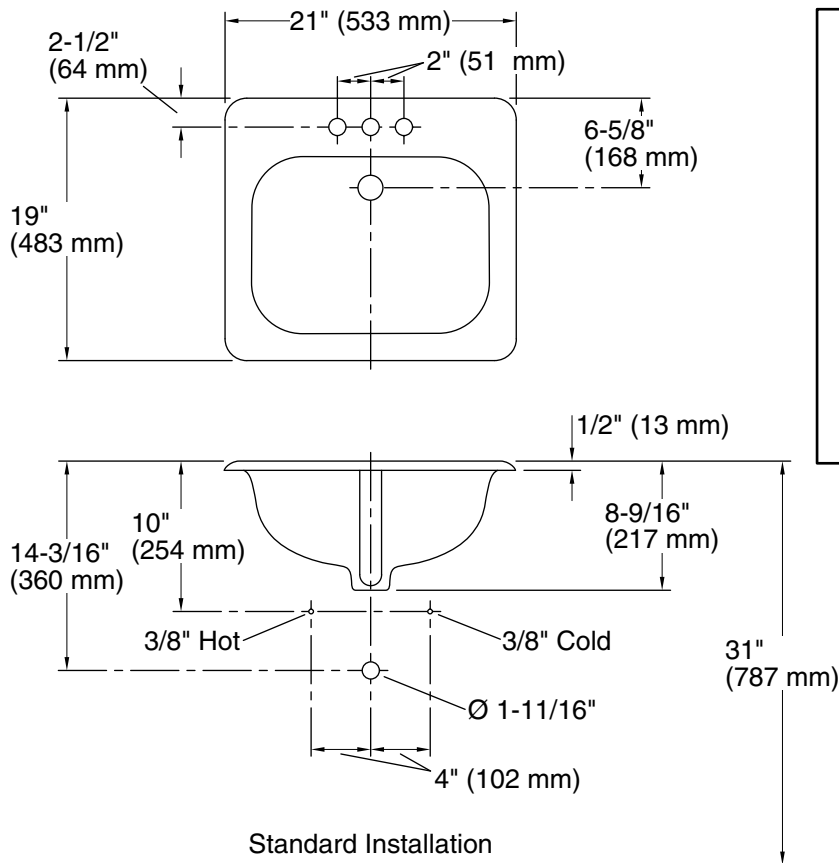

Tahoe®

21" rectangular drop-in bathroom sink
K-2895-4

Features

- 4" (102 mm) centerset faucet holes
- Overflow drain

Material

- KOHLER® enameled cast iron

Installation

- Drop-in

See website for detailed warranty information.

Available Colors/Finishes

Color tiles intended for reference only.

Color Code Description

 0 White

Technical Information

All product dimensions are nominal.

Bowl configuration:	Single
Center(s):	4
Bowl area (Only):	Length: 16" (406 mm) Width: 12" (305 mm) Water depth: 5" (127 mm)
With overflow:	Yes
Number of deck holes:	3
Faucet hole spacing:	4" (102 mm)
Faucet hole(s):	1-1/4" (32 mm)
Drain hole:	1-3/4" (44 mm)
Template:	116586-7, required, included