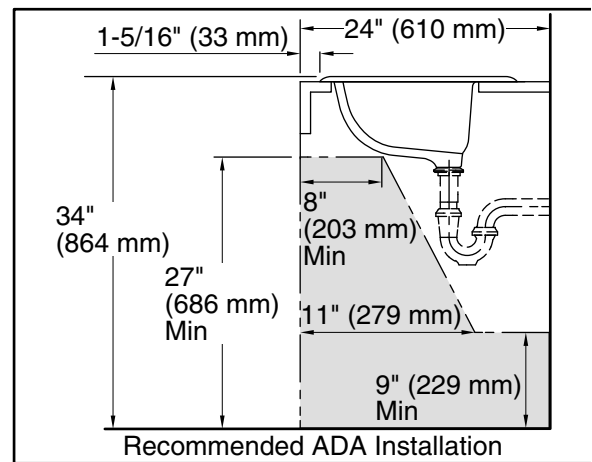

**Tahoe®**  
21" rectangular drop-in bathroom sink  
**K-2895-1**

**Features**

- Single faucet hole
- Overflow drain

**Material**

- KOHLER® enameled cast iron

**Installation**

- Drop-in

**Recommended Products/Accessories**

- K-8998 P-Trap
- K-23726 Drain treatment
- K-23725 Cast iron cleaner

**ADA**

**CSA B651**

**Codes/Standards**

ASME A112.19.1/CSA B45.2  
ADA  
ICC/ANSI A117.1  
CSA B651

**KOHLER® Enameled Cast Iron  
Kitchen and Bathroom Sink Lifetime  
Limited Warranty**

### Technical Information

All product dimensions are nominal.

Bowl configuration:	Single
Bowl area (Only):	Length: 16" (406 mm) Width: 12" (305 mm) Water depth: 5" (127 mm)
With overflow:	Yes
Number of deck holes:	1
Faucet hole(s):	1-3/8" (35 mm)
Drain hole:	1-3/4" (44 mm)
Template:	116586-7, required, included