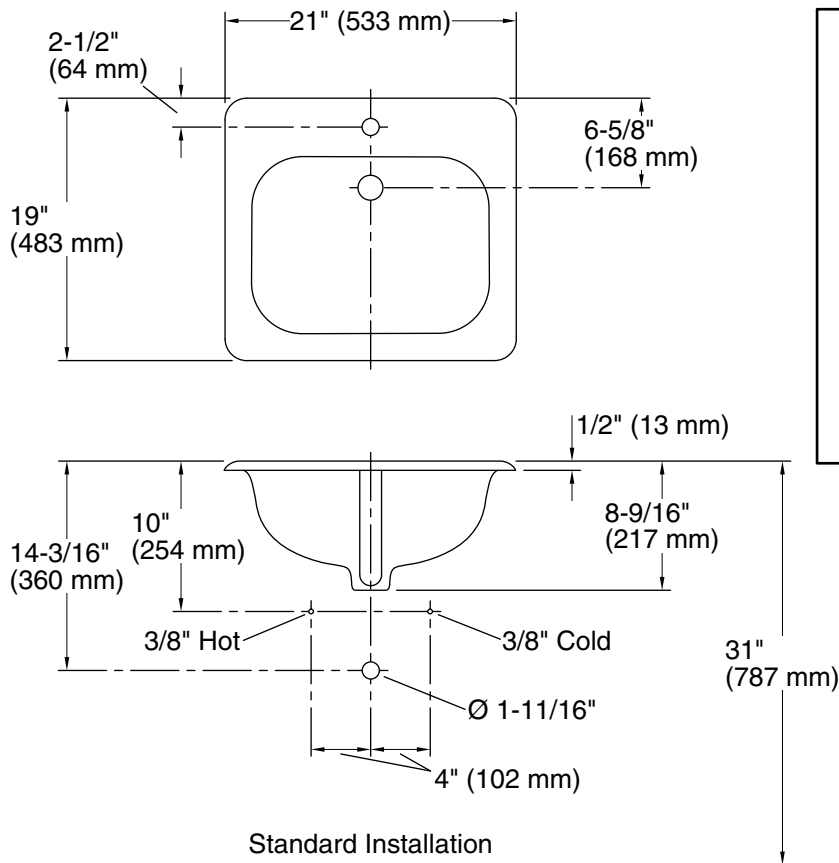

**Tahoe®**  
21" rectangular drop-in bathroom sink  
**K-2895-1**

**Features**

- Single faucet hole
- Overflow drain

**Material**

- KOHLER® enameled cast iron

**Installation**

- Drop-in

**Recommended Products/Accessories**

### Technical Information

All product dimensions are nominal.

Bowl configuration:	Single
Bowl area (Only):	Length: 16" (406 mm) Width: 12" (305 mm) Water depth: 5" (127 mm)
With overflow:	Yes
Number of deck holes:	1
Faucet hole(s):	1-3/8" (35 mm)
Drain hole:	1-3/4" (44 mm)
Template:	116586-7, required, included