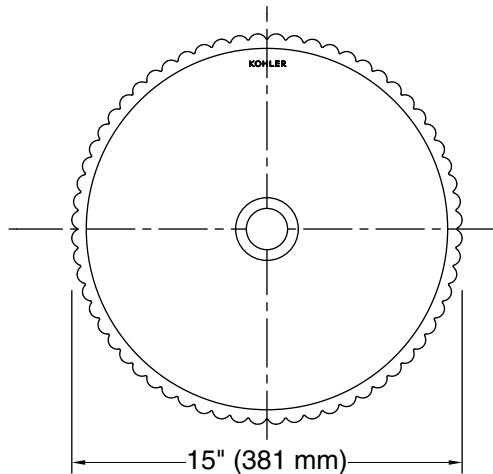

Recommended ADA Installation

Technical Information

All product dimensions are nominal.

Bowl configuration: Single

Min. base cabinet width: 8" (203 mm)

Bowl area (Center): Length: 13-7/8" (352 mm)
Width: 13-7/8" (352 mm)
Bowl depth: 3-3/4" (95 mm)
Water depth: 3-3/4" (95 mm)