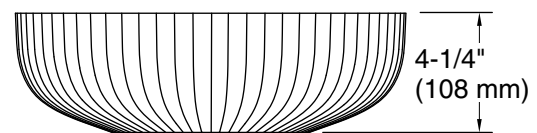

Recommended ADA Installation

Technical Information

All product dimensions are nominal.

Bowl configuration: Single

Min. base cabinet width: 8" (203 mm)

Bowl area (Center): Length: 13-7/8" (352 mm)
Width: 13-7/8" (352 mm)
Bowl depth: 3-3/4" (95 mm)
Water depth: 3-3/4" (95 mm)