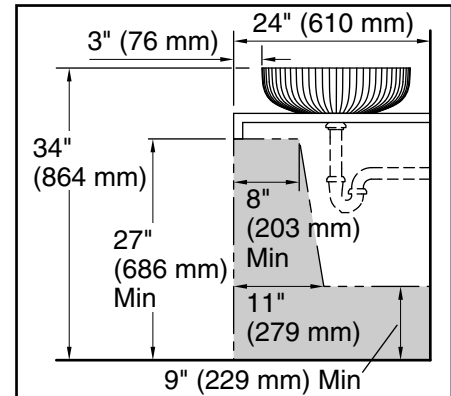

Recommended ADA Installation

Technical Information

All product dimensions are nominal.

Bowl configuration: Single

Min. base cabinet width: 8" (203 mm)

Bowl area (Center): Length: 13-7/8" (352 mm)
Width: 13-7/8" (352 mm)
Bowl depth: 3-3/4" (95 mm)
Water depth: 3-3/4" (95 mm)