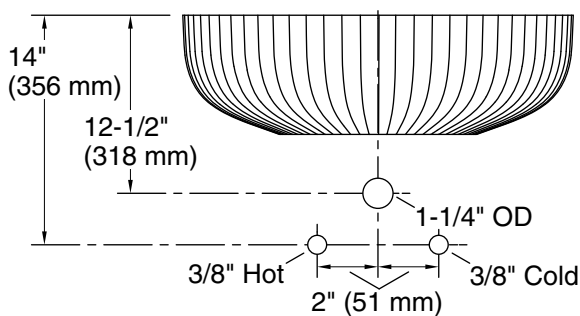

Recommended ADA Installation

Technical Information

All product dimensions are nominal.

Bowl configuration: Single

Min. base cabinet width: 8" (203 mm)

Bowl area (Center): Length: 13-7/8" (352 mm)
Width: 13-7/8" (352 mm)
Bowl depth: 3-3/4" (95 mm)
Water depth: 3-3/4" (95 mm)