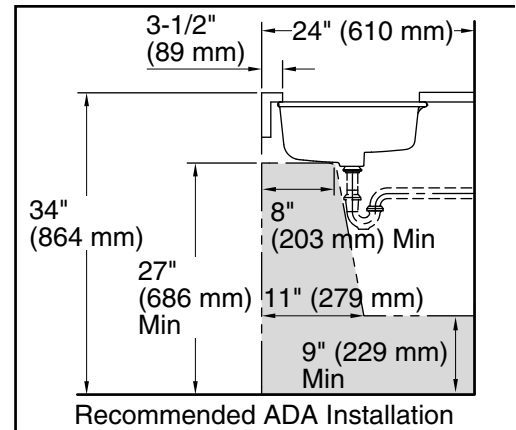

Features

- Geometric oval basin with vertical sides
- Overflow drain
- No faucet holes; requires wall- or counter-mount faucet
- Fits standard 14" x 17" (356 x 432 mm) countertop cutout

Material

- Vitreous china

Technical Information

All product dimensions are nominal.

Bowl configuration:	Single
Bowl area (Only):	Length: 17" (432 mm) Width: 14" (356 mm) Water depth: 3-1/8" (79 mm)
With overflow:	Yes
Drain hole:	1-3/4" (44 mm)
Template:	1151011-7, required, not included