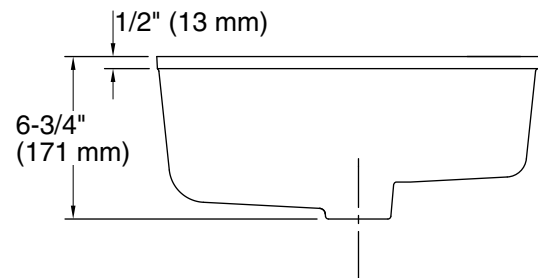

Features

- Geometric oval basin with vertical sides
- Overflow drain
- No faucet holes; requires wall- or counter-mount faucet
- Fits standard 14" x 17" (356 x 432 mm) countertop cutout

Material

- Vitreous china

Technical Information

All product dimensions are nominal.

Bowl configuration:	Single
Bowl area (Only):	Length: 17" (432 mm) Width: 14" (356 mm) Water depth: 3-1/8" (79 mm)
With overflow:	Yes
Drain hole:	1-3/4" (44 mm)
Template:	1151011-7, required, not included