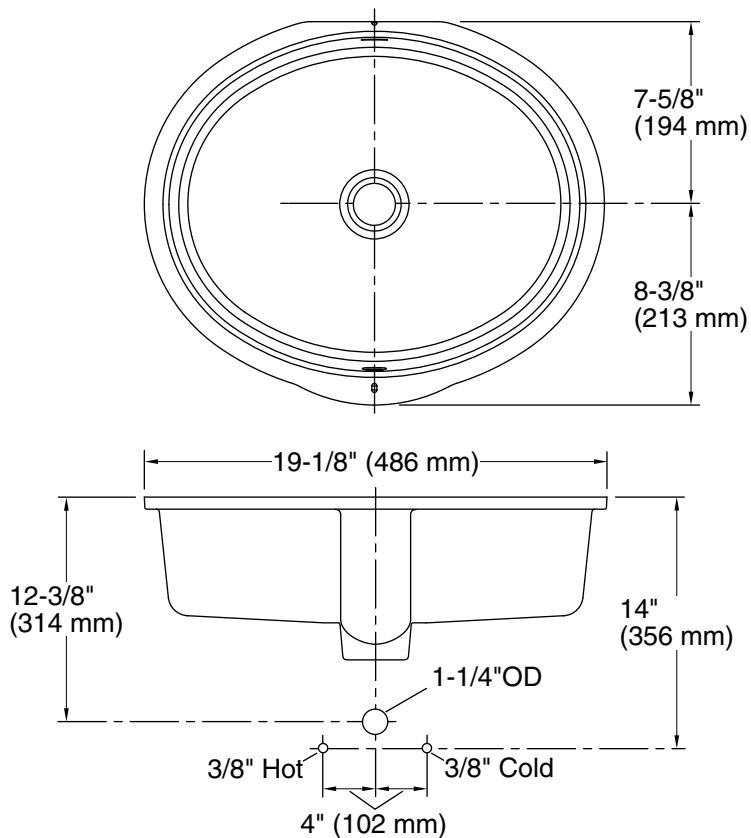

Features

- Geometric oval basin with vertical sides
- Overflow drain
- No faucet holes; requires wall- or counter-mount faucet
- Fits standard 14" x 17" (356 x 432 mm) countertop cutout

Material

- Vitreous china

Technical Information

All product dimensions are nominal.

Bowl configuration:	Single
Bowl area (Only):	Length: 17" (432 mm) Width: 14" (356 mm) Water depth: 3-1/8" (79 mm)
With overflow:	Yes
Drain hole:	1-3/4" (44 mm)
Template:	1151011-7, required, not included