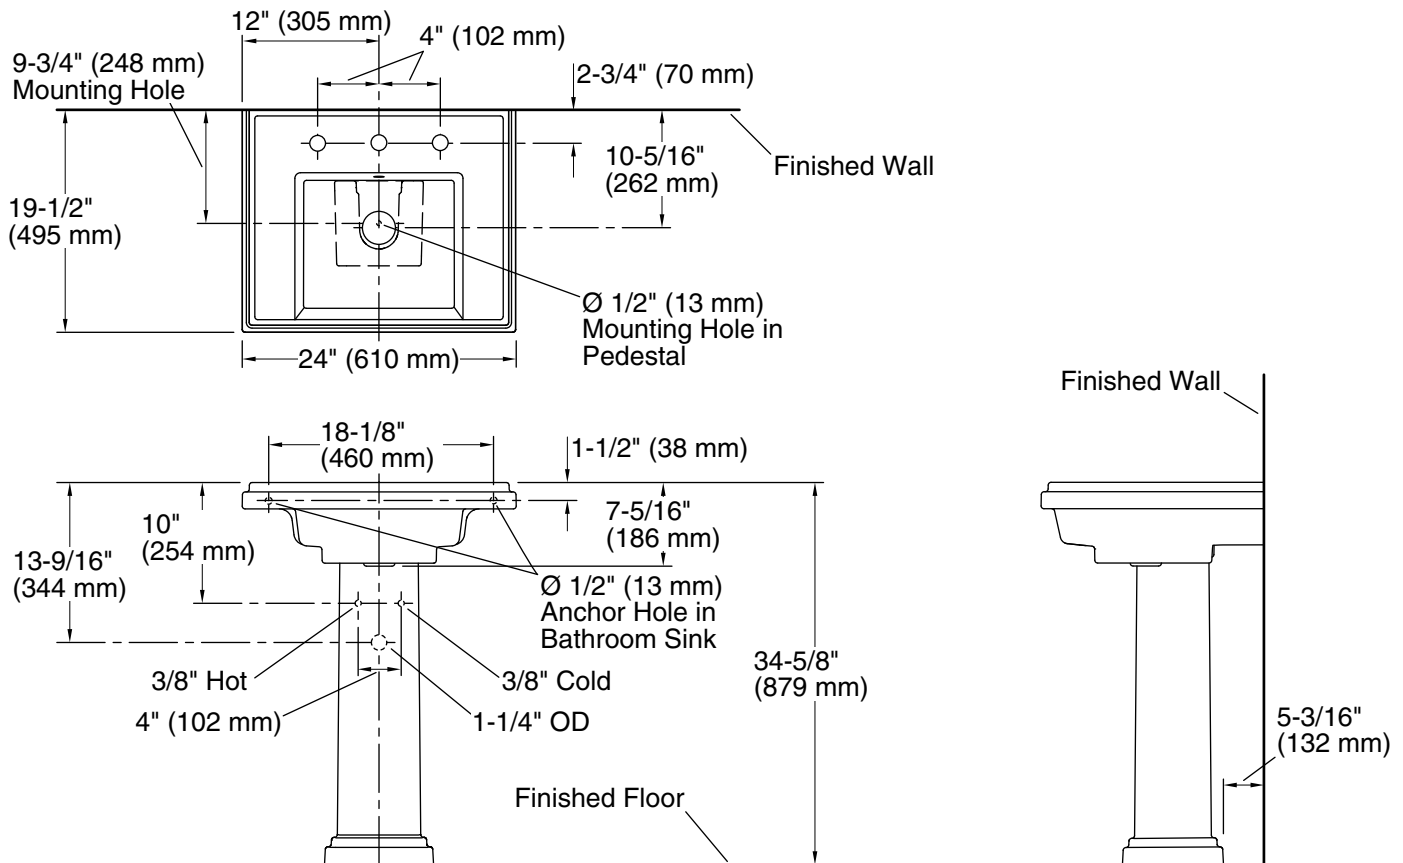

Tresham®
24" square pedestal bathroom sink
K-2844-8

Features

- 8" (203 mm) widespread faucet holes
- Square basin
- Overflow drain
- Combination consists of the K-2757-8 basin and the K-2767 pedestal
- Coordinates with other products in the Tresham collection

- K-2757-8 24" square pedestal bathroom sink
- K-2767 Pedestal

Codes/Standards

ASME A112.19.2/CSA B45.1

**KOHLER® One-Year Limited
Warranty**

See website for detailed warranty information.

Available Colors/Finishes

Color tiles intended for reference only.

Color Code Description

	0	White
---	---	-------

Technical Information

All product dimensions are nominal.

Bowl configuration:	Single
Center(s):	8
Bowl area:	Length: 14-1/4" (362 mm) Width: 12-1/2" (318 mm) Water depth: 3-1/4" (83 mm)
With overflow:	Yes
Number of deck holes:	3
Faucet hole spacing:	8" (203 mm)
Faucet hole(s):	1-3/8" (35 mm)
Drain hole:	1-3/4" (44 mm)