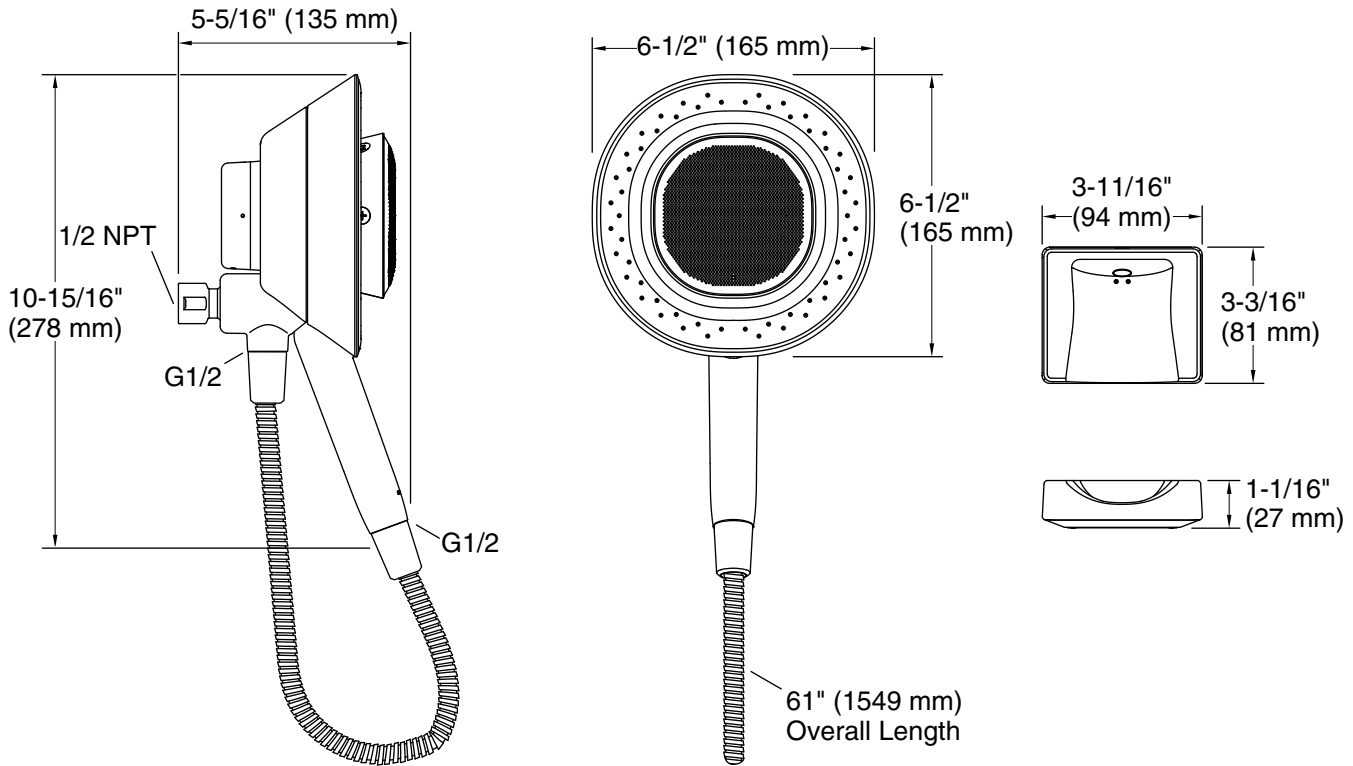

Technical Information

All product dimensions are nominal.

Power source: Battery - DC, not included

Electrical component Speaker: 10 W rating:

Amplifier channels: 1 at 10 W per channel

Handshower:

Rated maximum flow: 2.5 gal/min (9.5 l/min)