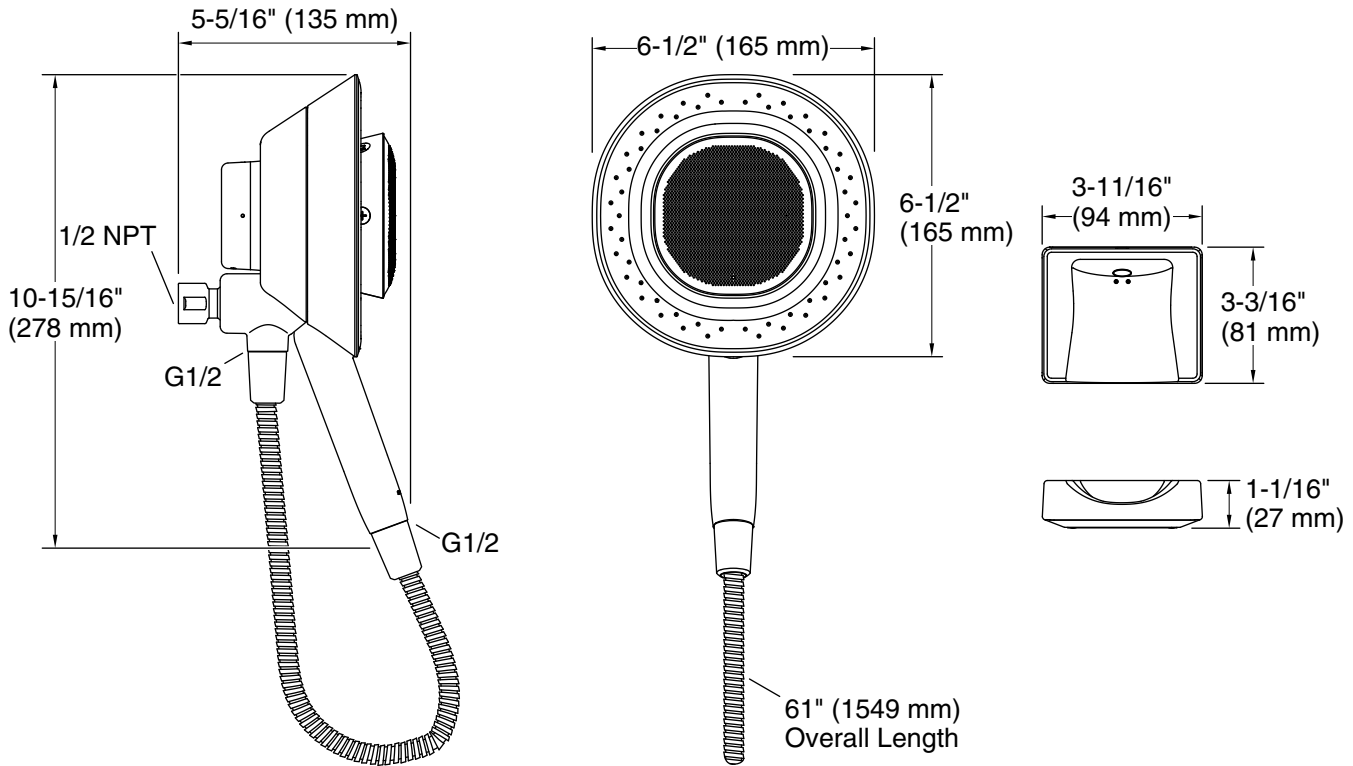

Technical Information

All product dimensions are nominal.

Power source: Battery - DC, included

Amplifier channels: 1 at 10 W per channel

Handshower:

Rated maximum flow: 1.75 gal/min (6.6 l/min)

Pressure: 80 psi (5.5 bar)

Charge time: 3 hours

Usage time: 9 hours

Bluetooth® range: 32.8 ft (10 m)

Bluetooth® version: 5.0

Max. Ambient temp: 140°F (60°C)