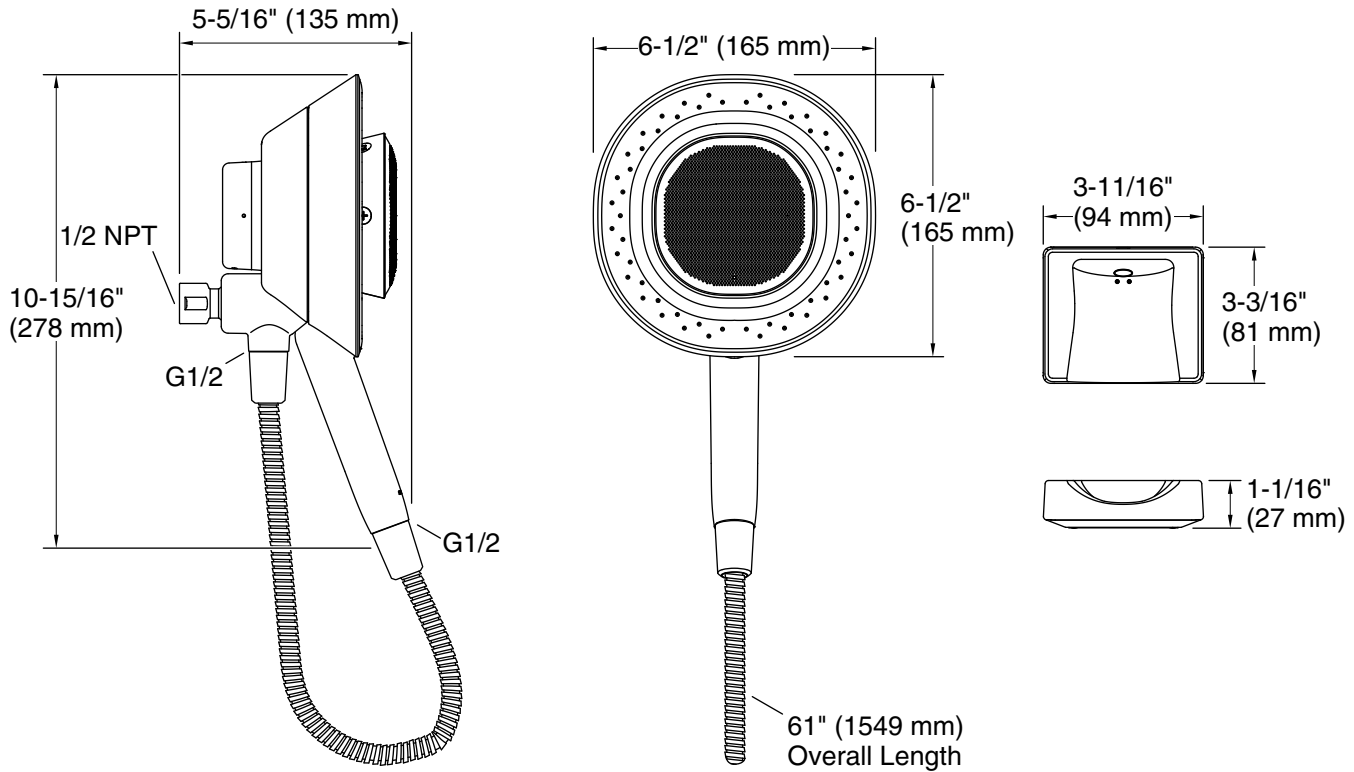

KOHLER® Faucets

Single-function handshower and wireless speaker with Amazon Alexa, 1.75 gpm
K-28241-GKA

Moxie®

Technical Information

All product dimensions are nominal.

Power source: Battery - DC, not included

Electrical component Speaker: 10 W rating:

Amplifier channels: 1 at 10 W per channel

Handshower:

Rated maximum flow: 1.75 gal/min (6.6 l/min)

Pressure: 80 psi (5.5 bar)

Charge voltage: USB 5 V

Charge time: 3 hours

Usage time: 5 hours

Bluetooth® range: 32.8 ft (10 m)

Bluetooth® version: 5.0

Max. Ambient temp: 140°F (60°C)

Signal to noise ratio: >70 dB

1-800-4KOHLER (1-800-456-4537)

Kohler Co. reserves the right to make revisions without notice to product specifications.

For the most current Specification Sheet, go to www.kohler.com.

11-21-2023 21:47 - US/CA/MX

THE BOLD LOOK
OF **KOHLER®**