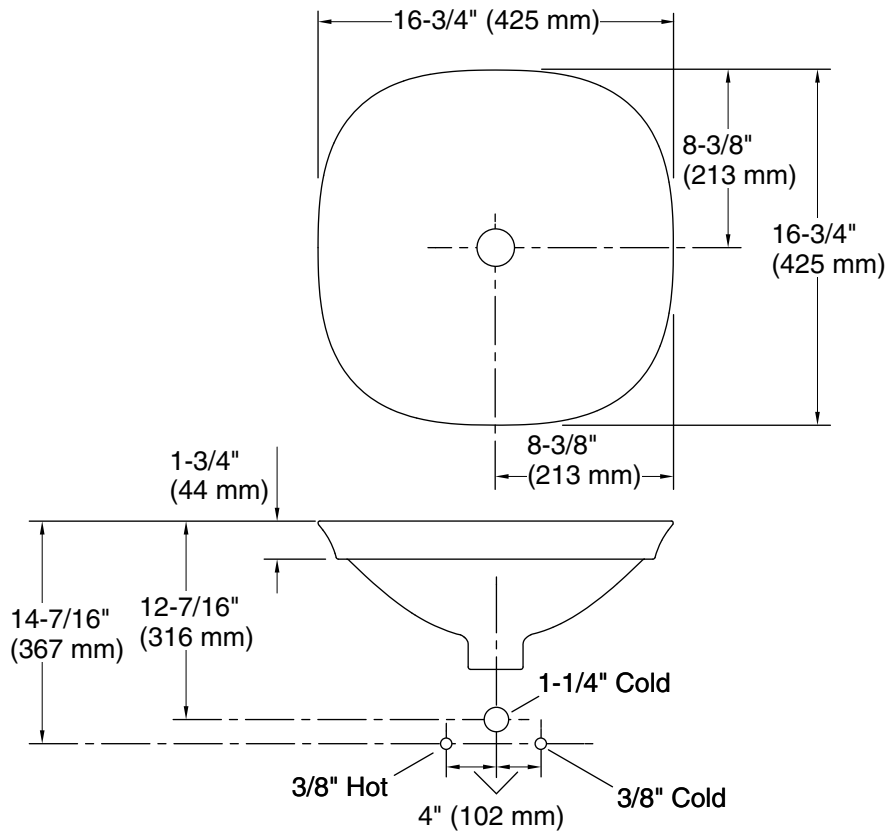

Color Code Description

■ 0 White

Recommended ADA Installation

Technical Information

All product dimensions are nominal.

Bowl configuration: Single

Min. base cabinet width: 20" (508 mm)

Bowl area (Center): Length: 16-7/16" (418 mm)
Width: 16-7/16" (418 mm)
Bowl depth: 5-3/16" (132 mm)
Water depth: 5-3/16" (132 mm)

With overflow: No

Drain hole: 1-3/4" (45 mm)

Template: Drop-in, 1527648-7, required, included

Notes

Install this product according to the installation instructions.

NOTICE: Countertop manufacturer or cutter must use the current product template available at www.kohler.com or by calling 1-800-4KOHLER. Kohler Co. is not responsible for cutout errors when the incorrect cut-out template is used.