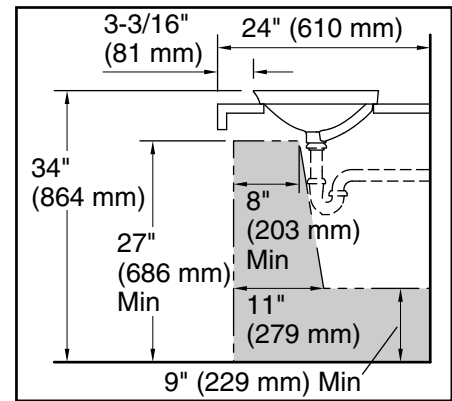

Color Code Description

■ 0 White

Recommended ADA Installation

Technical Information

All product dimensions are nominal.

Bowl configuration: Single

Min. base cabinet width: 20" (508 mm)

Bowl area (Center): Length: 16-7/16" (418 mm)
Width: 16-7/16" (418 mm)
Bowl depth: 5-3/16" (132 mm)
Water depth: 5-3/16" (132 mm)

With overflow: No

Drain hole: 1-3/4" (45 mm)

Template: Drop-in, 1527648-7, required, included

Notes

Install this product according to the installation instructions.

NOTICE: Countertop manufacturer or cutter must use the current product template available at www.kohler.com or by calling 1-800-4KOHLER. Kohler Co. is not responsible for cutout errors when the incorrect cut-out template is used.