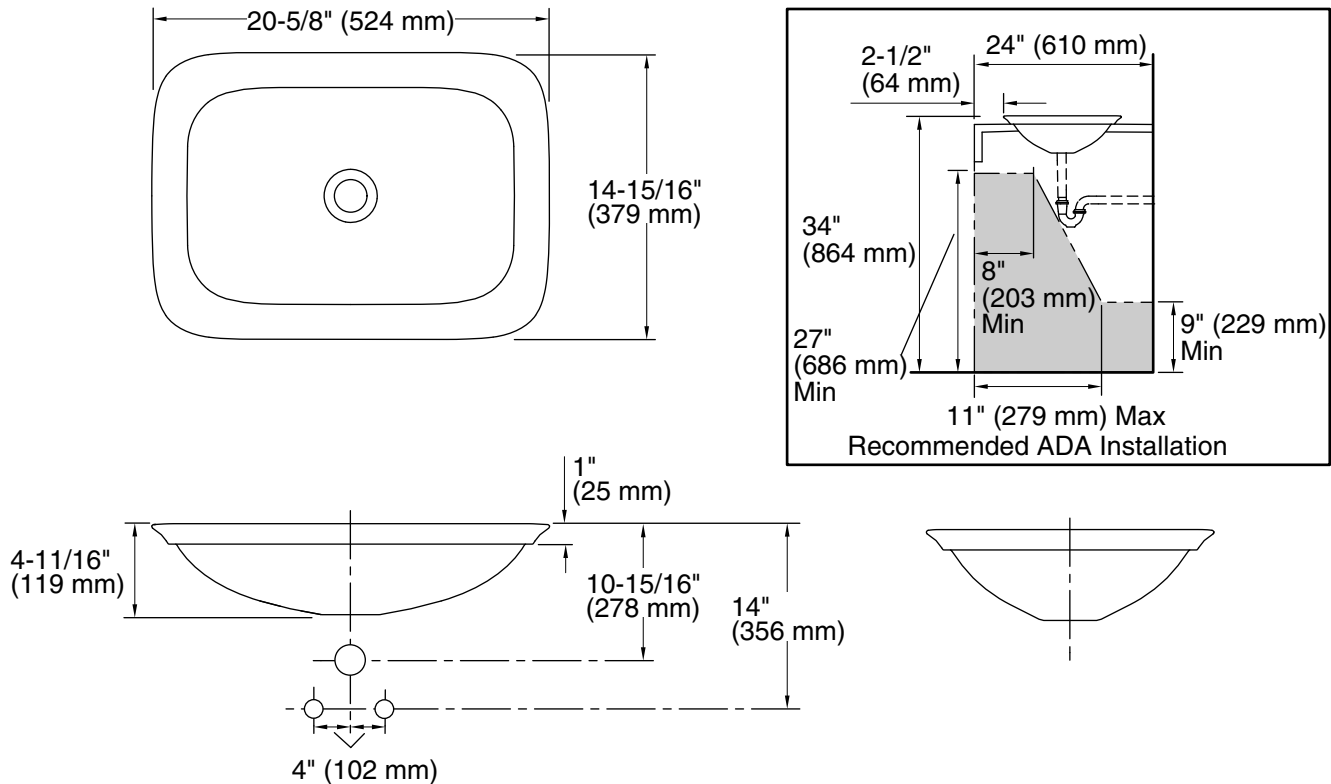

	B11	Ice
---	-----	-----

Technical Information

All product dimensions are nominal.

Bowl area (Only):	Length: 20-1/8" (511 mm)
	Width: 14-3/8" (366 mm)
	Bowl depth: 3-7/8" (99 mm)
With overflow:	No
Template:	1190263-7, not required, included