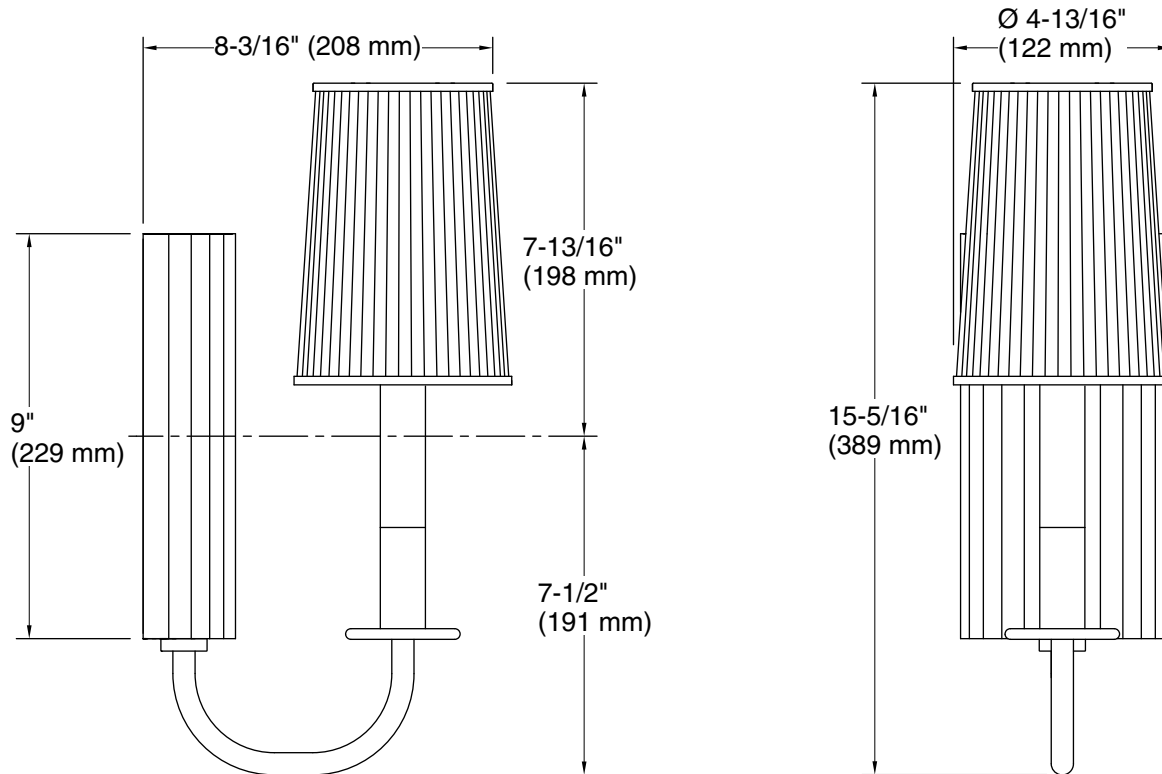

Features

- Scalloped metal details are juxtaposed against a delicate matte ribbed glass shade for dramatic elegance
- A great piece for almost any space — master bathroom, guest bathroom, hallway, or bedside
- Candelabra base (E12) socket, works best with B10 or B11 bulb (sold separately)
- Suitable for damp locations, per UL 1598
- Includes installation hardware

Required Electrical Service

One circuit required.

120 V, 60 Hz

Technical Information

All product dimensions are nominal.

Material: Steel, Brass, Glass

Number of Lights: 1

Lighting Type: Socket-based

Socket Type: E-12 Candelabra

Number of Shades: 1

Shade Type: Glass - frosted