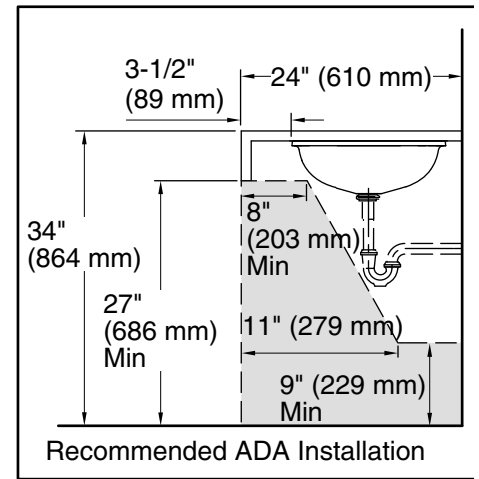

Color	Code	Description
-------	------	-------------

	B11	Ice
---	-----	-----

Technical Information

All product dimensions are nominal.

Bowl configuration: Single

Bowl area (Only): Length: 17-3/16" (437 mm)
 Width: 14-3/16" (360 mm)
 Bowl depth: 4-3/4" (121 mm)
 Water depth: 4-3/4" (121 mm)

With overflow: No

Drain hole: 1-3/4" (44 mm)

Template: 1151011-7, required, included

Notes

Install this product according to the installation instructions.

NOTICE: Countertop manufacturer or cutter must use the cut-out template provided with the product, or a current one provided by Kohler Co. (call 1-800-4-KOHLER). Kohler Co. is not responsible for cutout errors when the incorrect cut-out template is used.