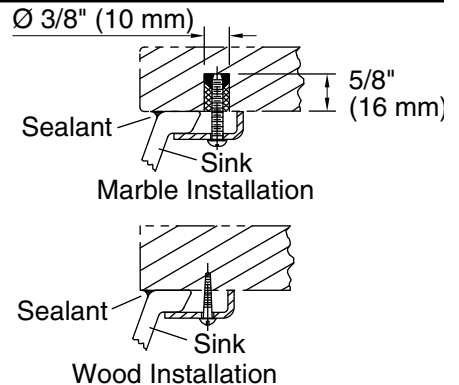

Color	Code	Description
-------	------	-------------

	B11	Ice
---	-----	-----

Technical Information

All product dimensions are nominal.

Bowl configuration: Single

Bowl area (Only): Length: 17-3/16" (437 mm)
 Width: 14-3/16" (360 mm)
 Bowl depth: 4-3/4" (121 mm)
 Water depth: 4-3/4" (121 mm)

With overflow: No

Drain hole: 1-3/4" (44 mm)

Template: 1151011-7, required, included

Notes

Install this product according to the installation instructions.

NOTICE: Countertop manufacturer or cutter must use the cut-out template provided with the product, or a current one provided by Kohler Co. (call 1-800-4-KOHLER). Kohler Co. is not responsible for cutout errors when the incorrect cut-out template is used.