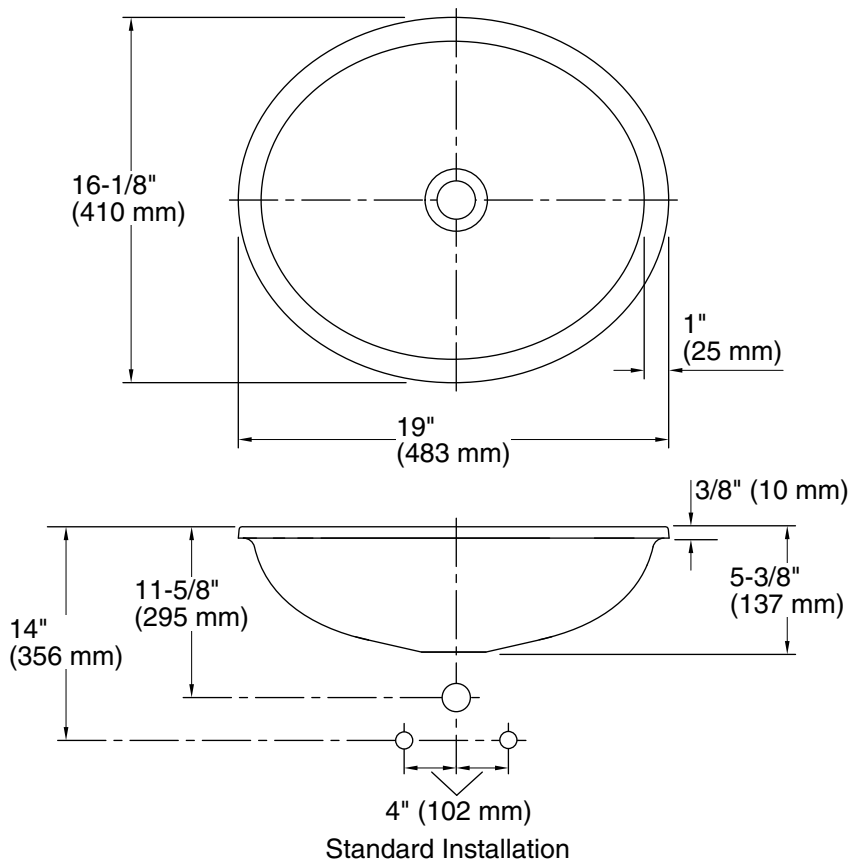

Color	Code	Description
-------	------	-------------

	B11	Ice
---	-----	-----

Technical Information

All product dimensions are nominal.

Bowl configuration: Single

Bowl area (Only): Length: 17-3/16" (437 mm)
 Width: 14-3/16" (360 mm)
 Bowl depth: 4-3/4" (121 mm)
 Water depth: 4-3/4" (121 mm)

With overflow: No

Drain hole: 1-3/4" (44 mm)

Template: 1151011-7, required, included

Notes

Install this product according to the installation instructions.

NOTICE: Countertop manufacturer or cutter must use the cut-out template provided with the product, or a current one provided by Kohler Co. (call 1-800-4-KOHLER). Kohler Co. is not responsible for cutout errors when the incorrect cut-out template is used.