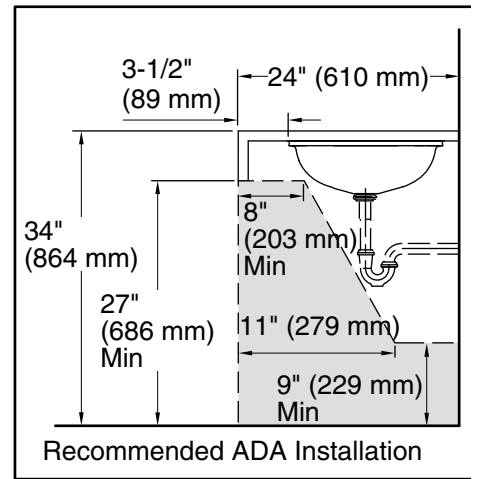

## Technical Information

All product dimensions are nominal.

Bowl configuration:	Single
Bowl area (Only):	Length: 17-3/16" (437 mm) Width: 14-3/16" (360 mm) Bowl depth: 4-3/4" (121 mm) Water depth: 4-3/4" (121 mm)
With overflow:	No
Drain hole:	1-3/4" (44 mm)
Template:	1151011-7, required, included