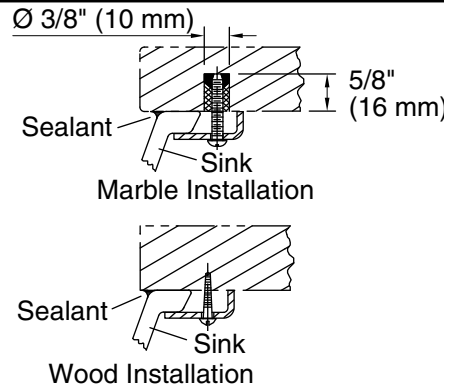

## Technical Information

All product dimensions are nominal.

Bowl configuration:	Single
Bowl area (Only):	Length: 17-3/16" (437 mm) Width: 14-3/16" (360 mm) Bowl depth: 4-3/4" (121 mm) Water depth: 4-3/4" (121 mm)
With overflow:	No
Drain hole:	1-3/4" (44 mm)
Template:	1151011-7, required, included