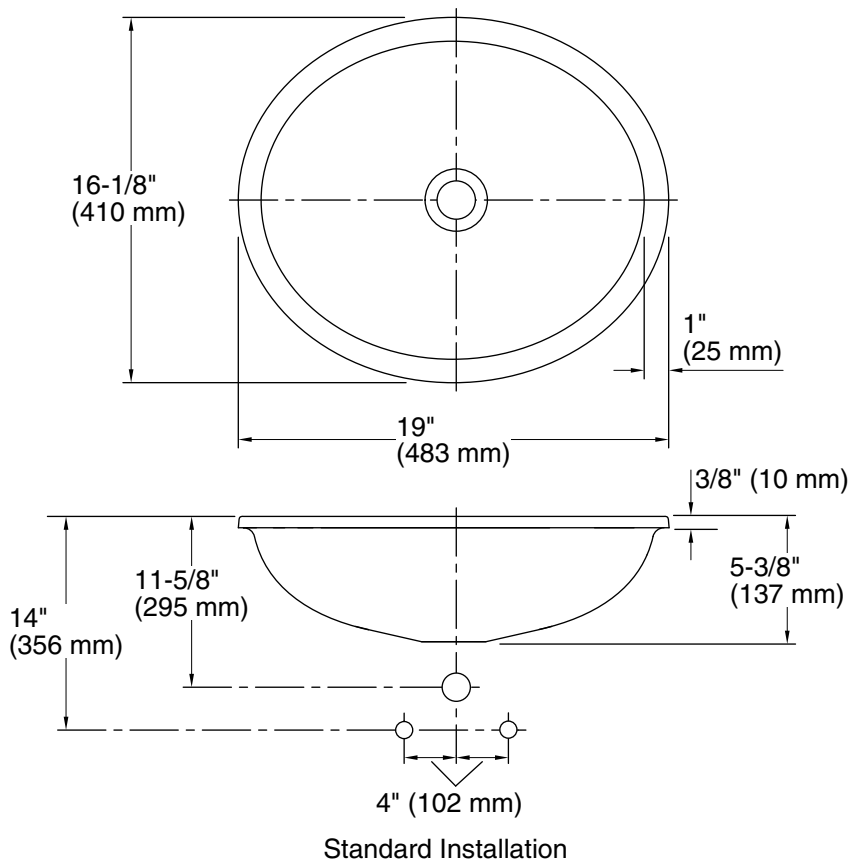

## Technical Information

All product dimensions are nominal.

Bowl configuration:	Single
Bowl area (Only):	Length: 17-3/16" (437 mm) Width: 14-3/16" (360 mm) Bowl depth: 4-3/4" (121 mm) Water depth: 4-3/4" (121 mm)
With overflow:	No
Drain hole:	1-3/4" (44 mm)
Template:	1151011-7, required, included