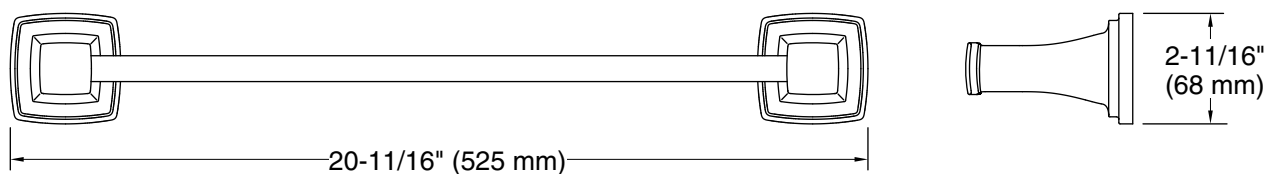

Technical Information

All product dimensions are nominal.

Material: Zinc, Stainless Steel