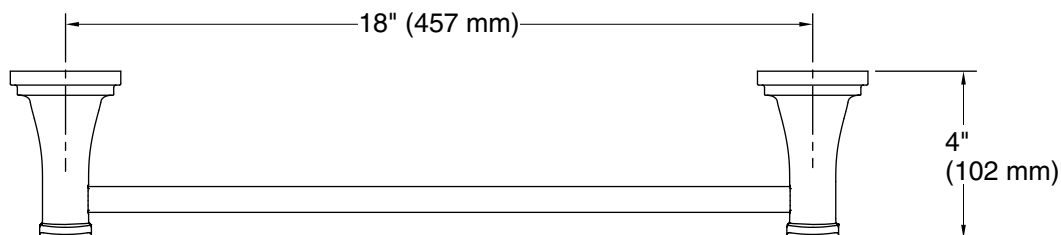

Technical Information

All product dimensions are nominal.

Material: Zinc, Stainless Steel