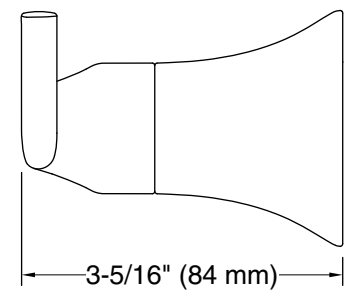

Color	Code	Description
	CP	Polished Chrome
	BN	Vibrant® Brushed Nickel
	BL	Matte Black

Technical Information

All product dimensions are nominal.

Material: Zinc