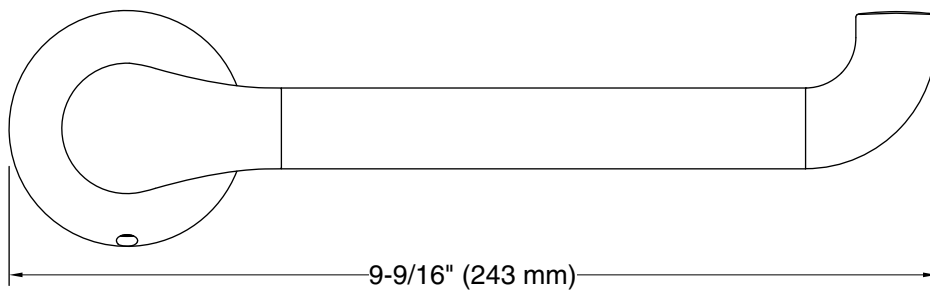

Color	Code	Description
	CP	Polished Chrome
	BN	Vibrant® Brushed Nickel
	BL	Matte Black

Technical Information

All product dimensions are nominal.

Material: Zinc