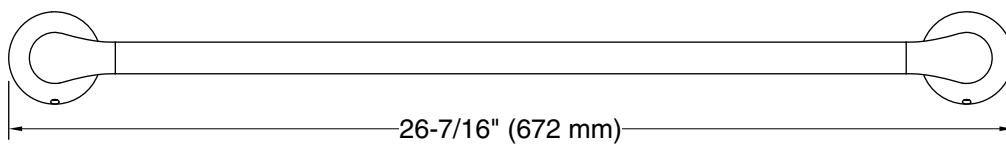

Features

- 24" (610 mm) bar
- Coordinates with other products in the Simplice collection

Material

- Premium metal construction for durability and reliability
- KOHLER® finishes resist corrosion and tarnishing

Color	Code	Description
	CP	Polished Chrome
	BN	Vibrant® Brushed Nickel
	BL	Matte Black

Technical Information

All product dimensions are nominal.

Material: Zinc

Notes

Install this product according to the installation instructions.