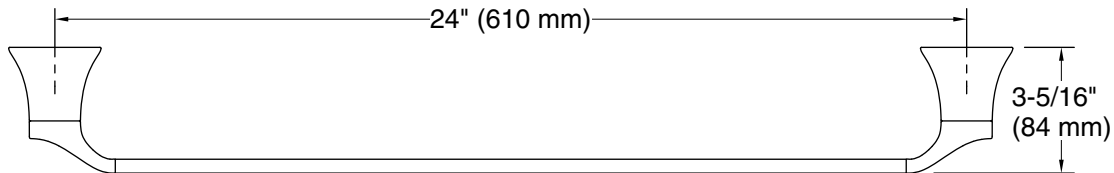

Features

- 24" (610 mm) bar
- Coordinates with other products in the Simplice collection

Material

- Premium metal construction for durability and reliability
- KOHLER® finishes resist corrosion and tarnishing

Color	Code	Description
	CP	Polished Chrome
	BN	Vibrant® Brushed Nickel
	BL	Matte Black

Technical Information

All product dimensions are nominal.

Material: Zinc

Notes

Install this product according to the installation instructions.