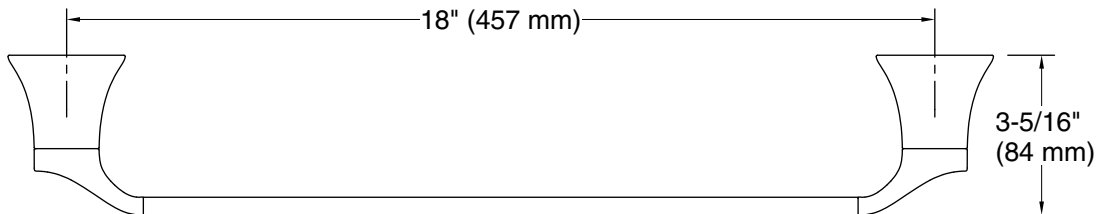

Technical Information

All product dimensions are nominal.

Material: Zinc

Notes

Install this product according to the installation instructions.