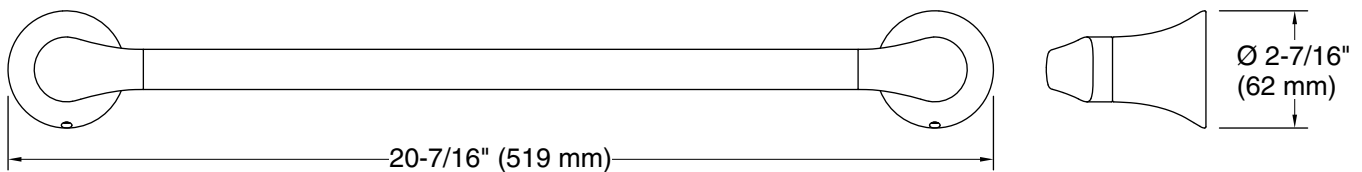

Technical Information

All product dimensions are nominal.

Material: Zinc

Notes

Install this product according to the installation instructions.