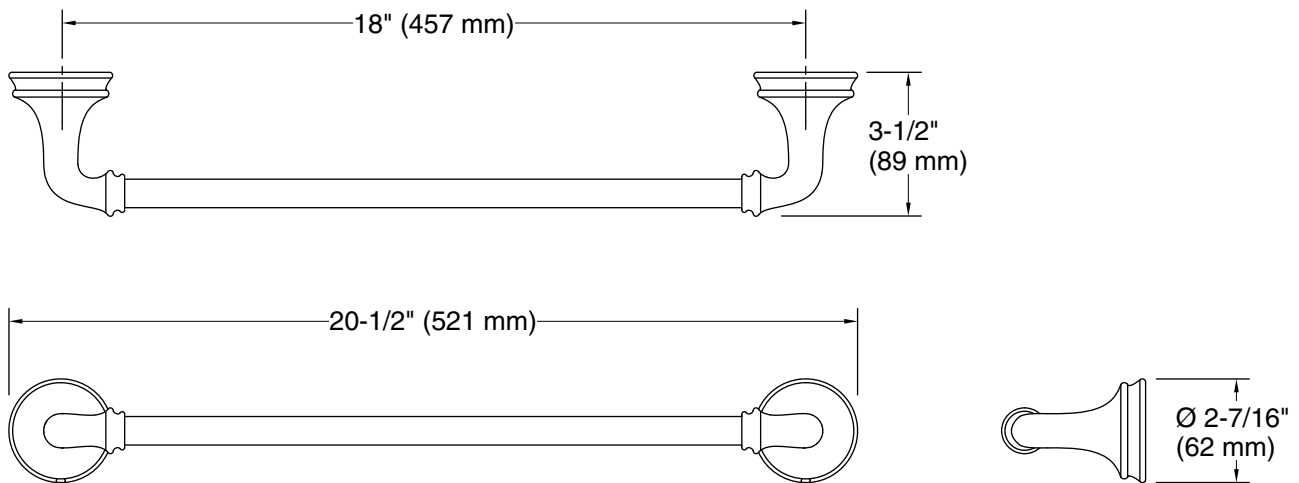

Features

- 18" (457 mm) bar
- Coordinates with other products in the Bellera collection

Material

- Premium metal construction for durability and reliability
- KOHLER® finishes resist corrosion and tarnishing

Color tiles intended for reference only.

Color	Code	Description
	CP	Polished Chrome
	BN	Vibrant® Brushed Nickel
	2BZ	Oil-Rubbed Bronze

Technical Information

All product dimensions are nominal.

Material: Zinc