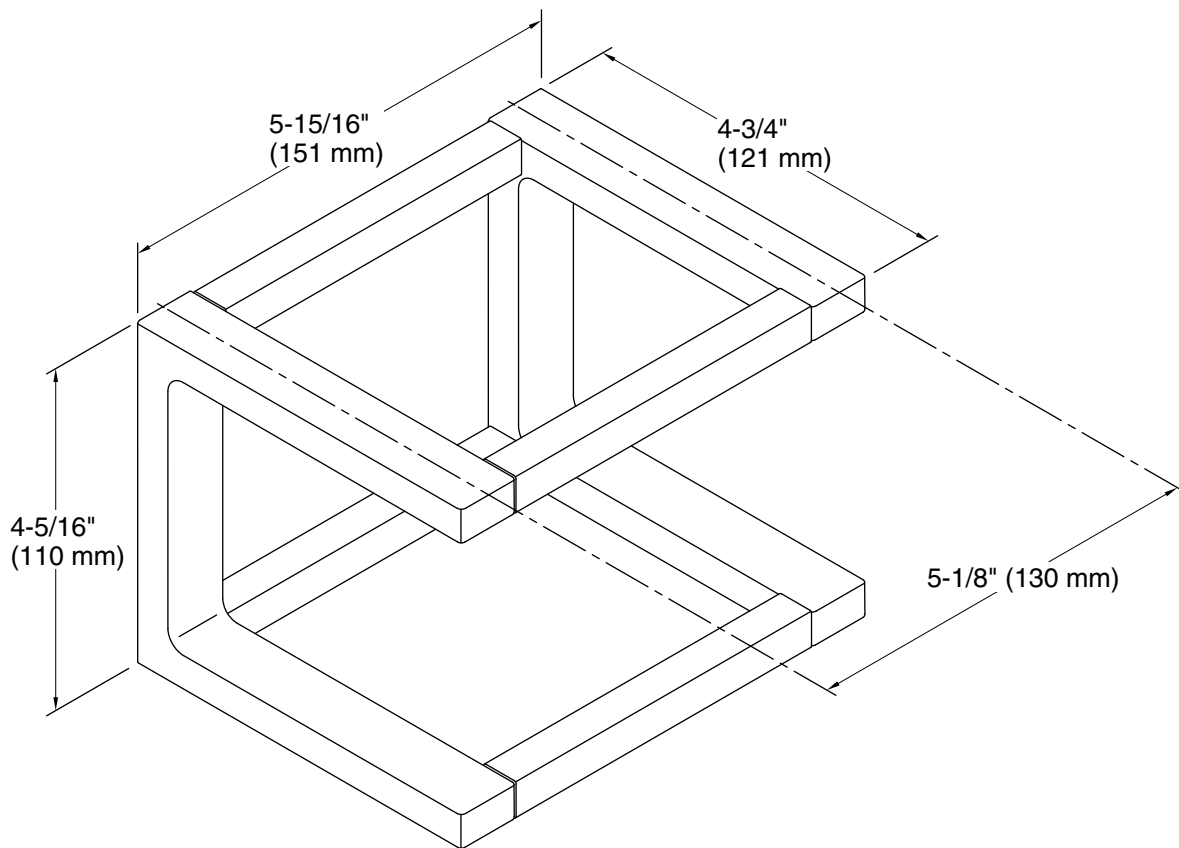

Color	Code	Description
	CP	Polished Chrome
	SN	Vibrant® Polished Nickel
	BN	Vibrant® Brushed Nickel
	BL	Matte Black

Technical Information

All product dimensions are nominal.

Material: Zinc, Brass

Notes

Install this product according to the installation instructions.