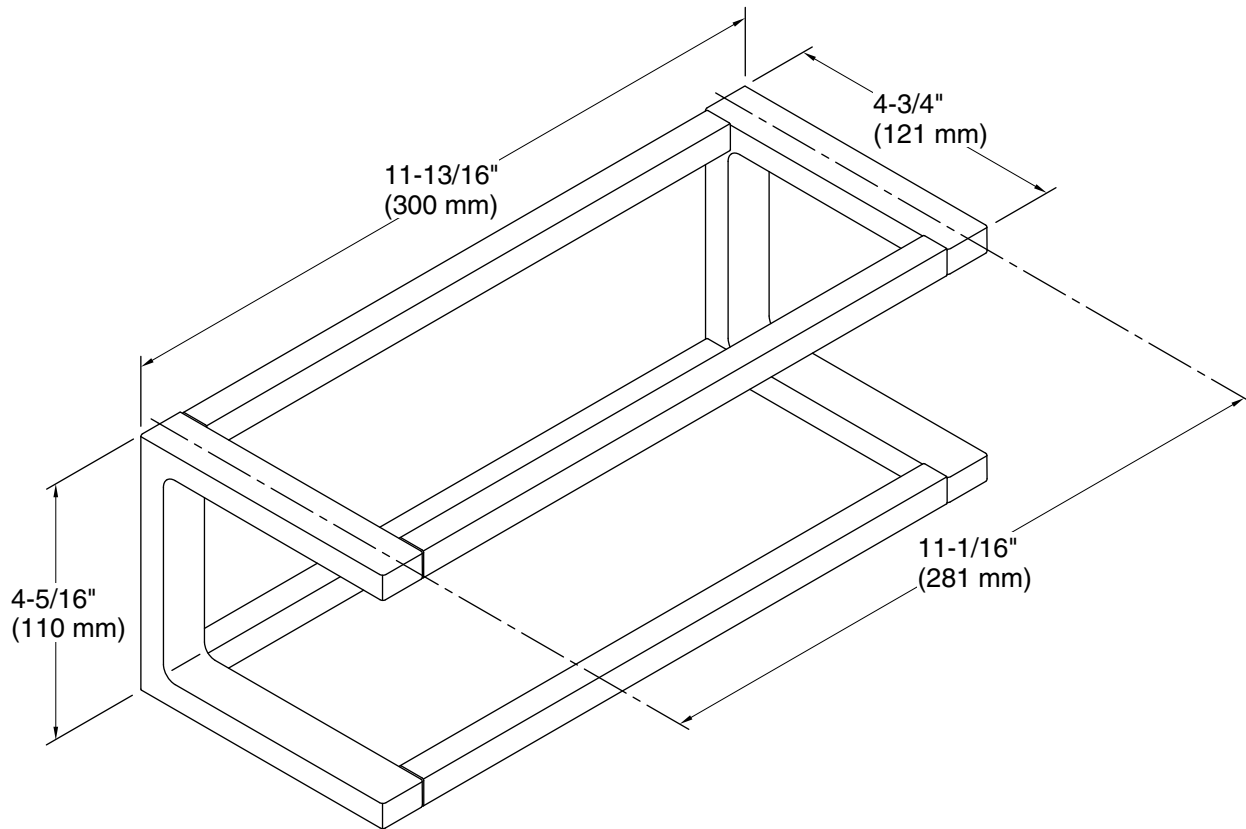

Technical Information

All product dimensions are nominal.

Material: Zinc, Brass

Notes

Install this product according to the installation instructions.

CAUTION: Risk of personal injury. Do not install these products in any area where they are likely to be used inadvertently as a grab bar or support bar. These products are not designed or intended for use as a grab bar or support bar.