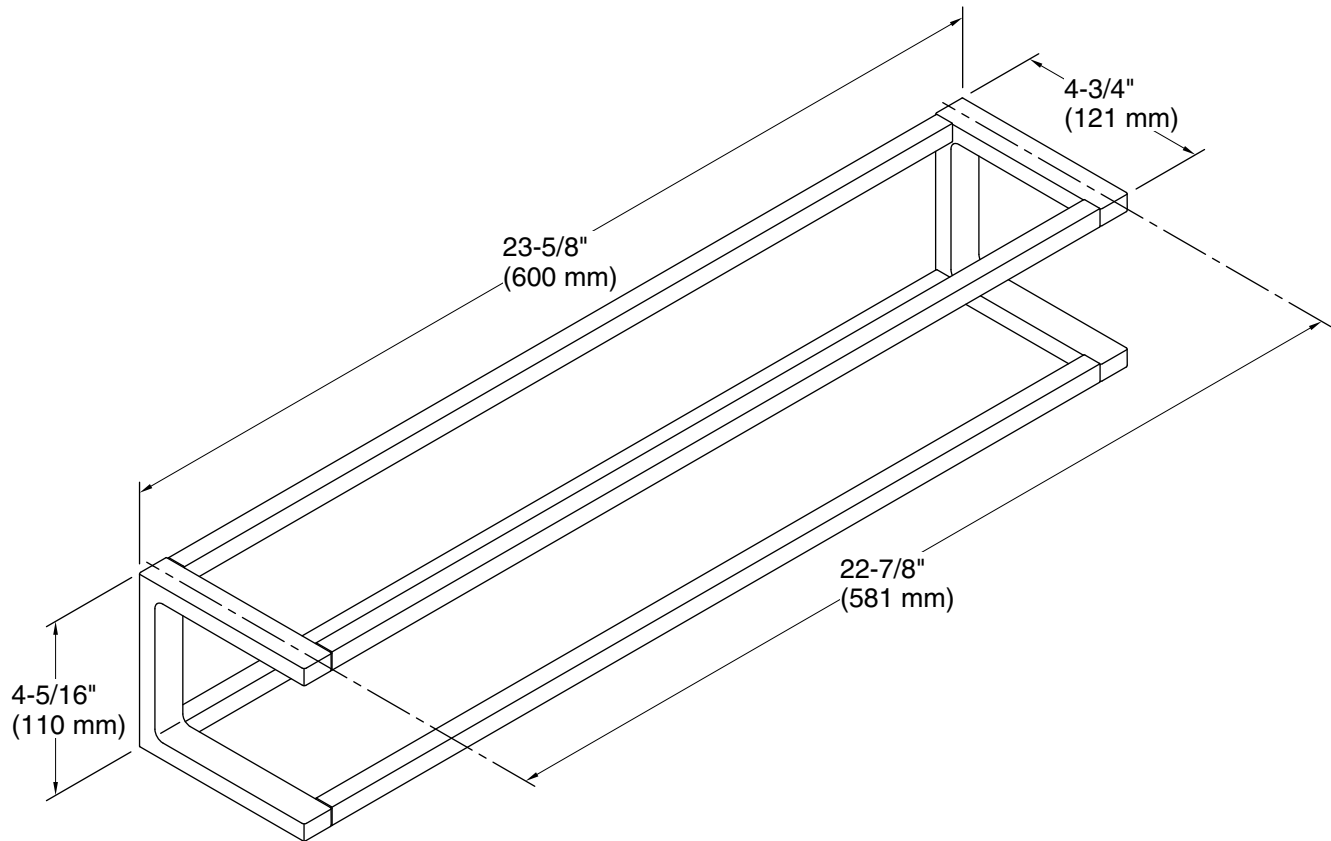

Technical Information

All product dimensions are nominal.

Material: Zinc, Brass

Notes

Install this product according to the installation instructions.

CAUTION: Risk of personal injury. Do not install these products in any area where they are likely to be used inadvertently as a grab bar or support bar. These products are not designed or intended for use as a grab bar or support bar.