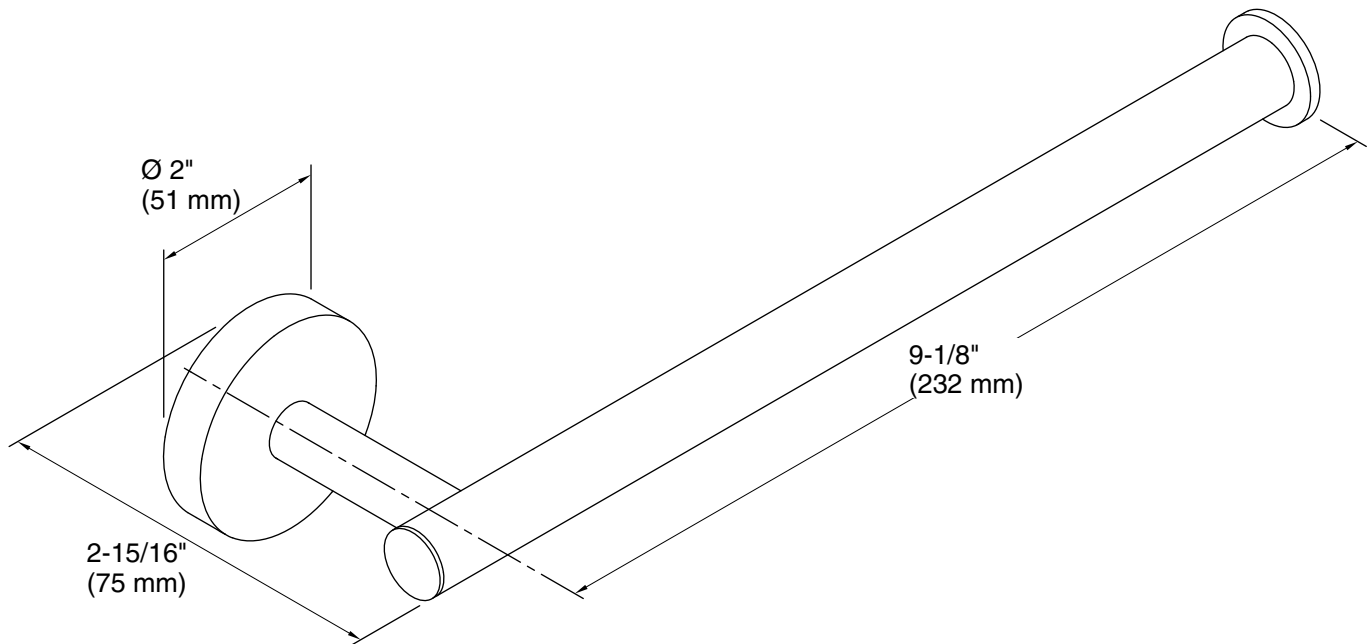

Technical Information

All product dimensions are nominal.

Material: Zinc

Notes

Install this product according to the installation instructions.

CAUTION: Risk of personal injury. Do not install these products in any area where they are likely to be used inadvertently as a grab bar or support bar. These products are not designed or intended for use as a grab bar or support bar.