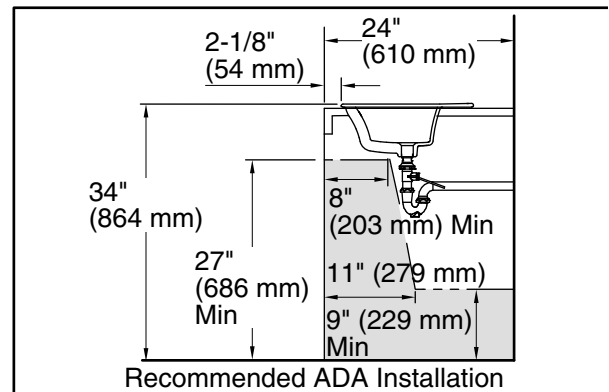

Features

- Single faucet hole
- Round basin
- Overflow drain

Material

- Vitreous china

Installation

- Drop-in

Recommended Products/Accessories

K-9018 P-Trap
K-23726 Drain treatment
K-23725 Cast iron cleaner

Color tiles intended for reference only.

Color	Code	Description
	0	White
	96	Biscuit
	7	Black Black™

Technical Information

All product dimensions are nominal.

Bowl configuration:	Single
Bowl area (Only):	Length: 12-1/2" (318 mm) Width: 16-5/16" (414 mm) Water depth: 4" (102 mm)
With overflow:	Yes
Faucet hole(s):	1-3/8" (35 mm)
Drain hole:	1-3/4" (44 mm)
Template:	1155260-7, required, included

Notes

Install this product according to the installation instructions.

Spout must be 5" (12.7 cm) long (min) for adequate clearance into the lavatory when installed with the centerline as shown.

NOTICE: Countertop manufacturer or cutter must use the cut-out template provided with the product, or a current one provided by Kohler Co. (call 1-800-4-KOHLER). Kohler Co. is not responsible for cutout errors when the incorrect cut-out template is used.