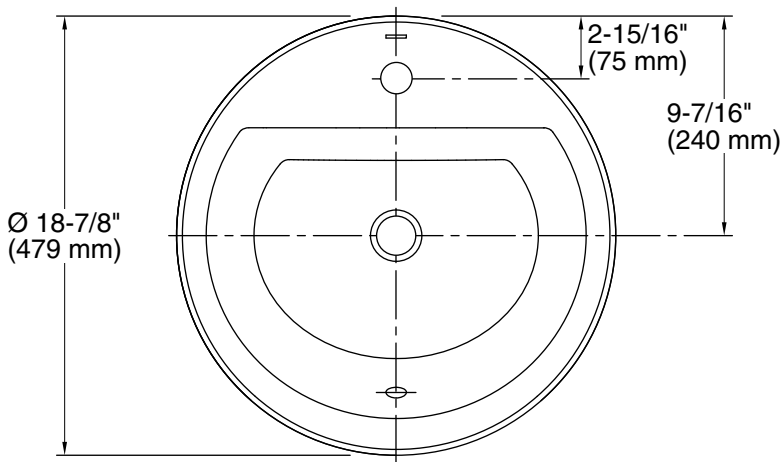

Color tiles intended for reference only.

Color	Code	Description
	0	White
	96	Biscuit
	7	Black Black™

Technical Information

All product dimensions are nominal.

Bowl configuration:	Single
Bowl area (Only):	Length: 12-1/2" (318 mm) Width: 16-5/16" (414 mm) Water depth: 4" (102 mm)
With overflow:	Yes
Faucet hole(s):	1-3/8" (35 mm)
Drain hole:	1-3/4" (44 mm)
Template:	1155260-7, required, included

Notes

Install this product according to the installation instructions.

Spout must be 5" (12.7 cm) long (min) for adequate clearance into the lavatory when installed with the centerline as shown.

NOTICE: Countertop manufacturer or cutter must use the cut-out template provided with the product, or a current one provided by Kohler Co. (call 1-800-4-KOHLER). Kohler Co. is not responsible for cutout errors when the incorrect cut-out template is used.