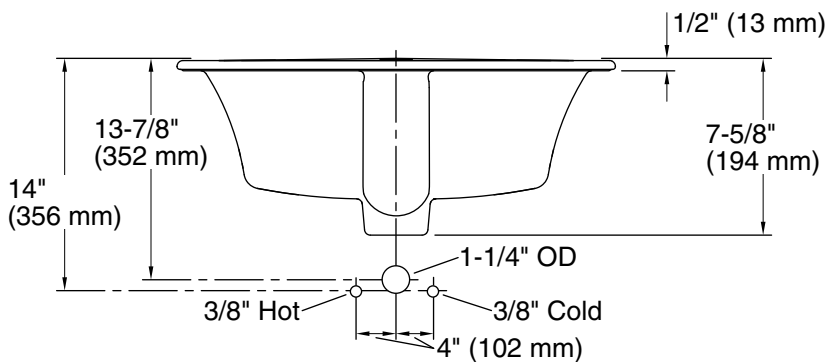

Color tiles intended for reference only.

Color	Code	Description
	0	White
	96	Biscuit
	7	Black Black™

Technical Information

All product dimensions are nominal.

Bowl configuration:	Single
Bowl area (Only):	Length: 12-1/2" (318 mm) Width: 16-5/16" (414 mm) Water depth: 4" (102 mm)
With overflow:	Yes
Faucet hole(s):	1-3/8" (35 mm)
Drain hole:	1-3/4" (44 mm)
Template:	1155260-7, required, included

Notes

Install this product according to the installation instructions.

Spout must be 5" (12.7 cm) long (min) for adequate clearance into the lavatory when installed with the centerline as shown.

NOTICE: Countertop manufacturer or cutter must use the cut-out template provided with the product, or a current one provided by Kohler Co. (call 1-800-4-KOHLER). Kohler Co. is not responsible for cutout errors when the incorrect cut-out template is used.