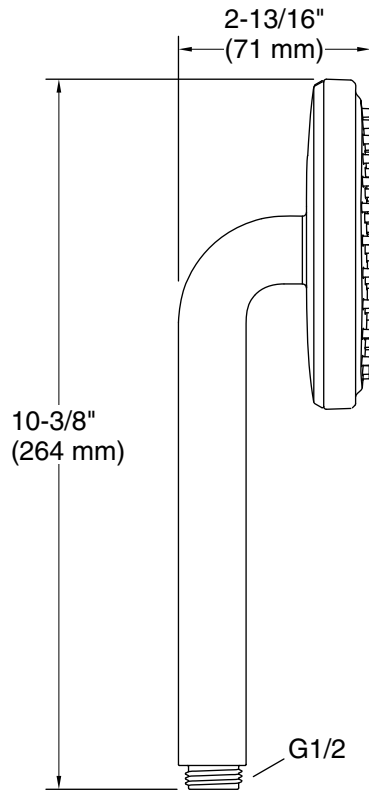

Installation

- G 1/2 inlet and outlet
- Requires shower hose (sold separately)
- Bracket or sidebar required for wall-mount installation
- Deck-mount holder required for deck-mount installation

Recommended Products/Accessories

- K-9514 60" Shower Hose
- K-8593 72" Shower Hose
- K-26309 Wall-mount handshower holder
- K-26310 Wall-mount handshower holder with supply elbow and check valve
- K-26312 32-1/8" sidebar
- K-26313 40" sidebar
- K-26314 31-1/2" deluxe sidebar with integrated water supply
- K-23723 Faucet cleaner

Color	Code	Description
	AF	Vibrant® French Gold
	TT	Vibrant Titanium

Technical Information

All product dimensions are nominal.

Handshower:

Rated maximum flow: 2.5 gal/min (9.5 l/min)
Pressure: 80 psi (5.5 bar)