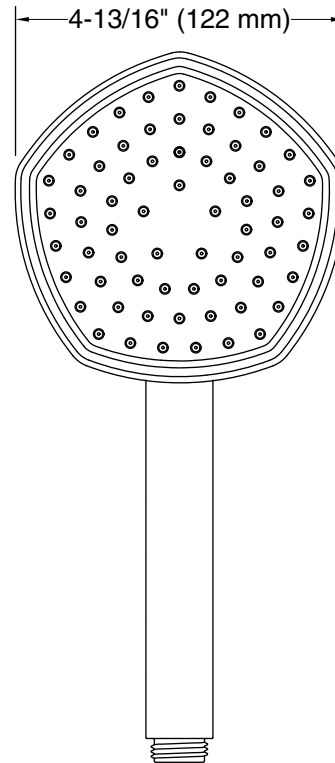

- K-9514 60" Shower Hose
- K-8593 72" Shower Hose
- K-26309 Wall-mount handshower holder
- K-26310 Wall-mount handshower holder with supply elbow and check valve
- K-26312 32-1/8" sidebar
- K-26313 40" sidebar
- K-26314 31-1/2" deluxe sidebar with integrated water supply
- K-23723 Faucet cleaner

Color	Code	Description
	AF	Vibrant® French Gold
	TT	Vibrant Titanium

Technical Information

All product dimensions are nominal.

Handshower:

Rated maximum flow: 2.5 gal/min (9.5 l/min)
Pressure: 80 psi (5.5 bar)