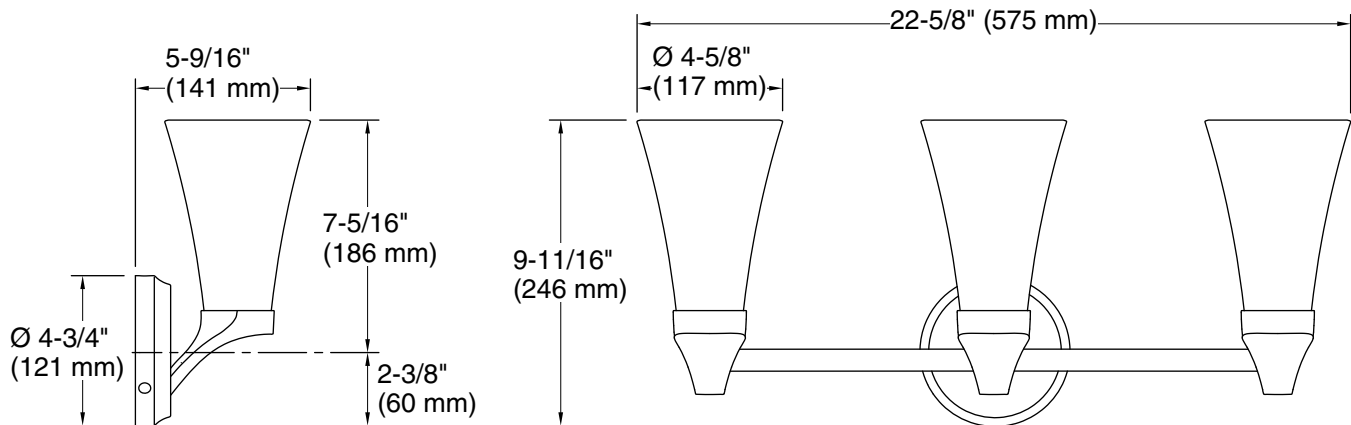

Required Electrical Service

One circuit required.

120 V, 60 Hz

Notes

Install this product according to the installation instructions.

Technical Information

All product dimensions are nominal.

Material: Steel, Glass, Aluminum, Zinc

Number of Lights: 3

Lighting Type: Socket-based

Socket Type: E-12 Candelabra

Number of Shades: 3

Shade Type: Frosted Glass